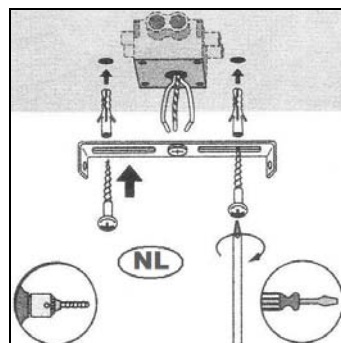

Item number: 14867/11/12, 14867/11/30

Technical details

Materials used:	metal
Color:	Stainless steel/Black
Dimmable and how is fixture dimmable	
Size:	Height: 170mm
	Length: 120mm
	Width: 63mm
	Net weight: 0.68kg
Power requirements:	220-240V~50Hz
Bulb type and maximum wattage:	2xGU10 LED Max.5W, LED BULB ONLY
Number of bulbs:	2xGU10
IP degree:	IP44