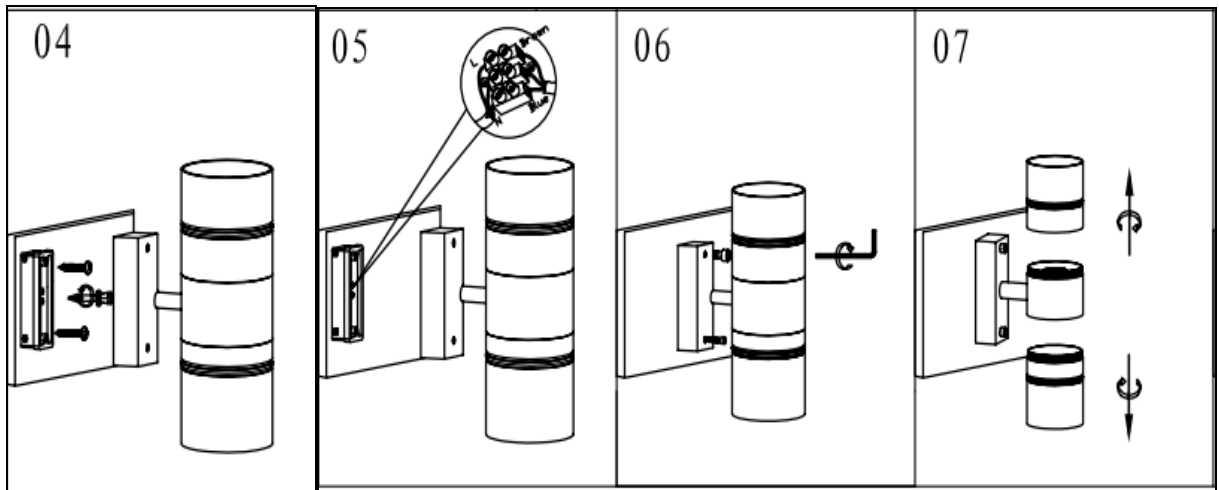

Item number: 14867/11/12, 14867/11/30

Technical details

Materials used:	metal
Color:	Stainless steel/Black
Dimmable and how is fixture dimmable	
Size:	Height: 170mm
	Length: 120mm
	Width: 63mm
	Net weight: 0.68kg
Power requirements:	220-240V~50Hz
Bulb type and maximum wattage:	2xGU10 LED Max.5W, LED BULB ONLY
Number of bulbs:	2xGU10
IP degree:	IP44