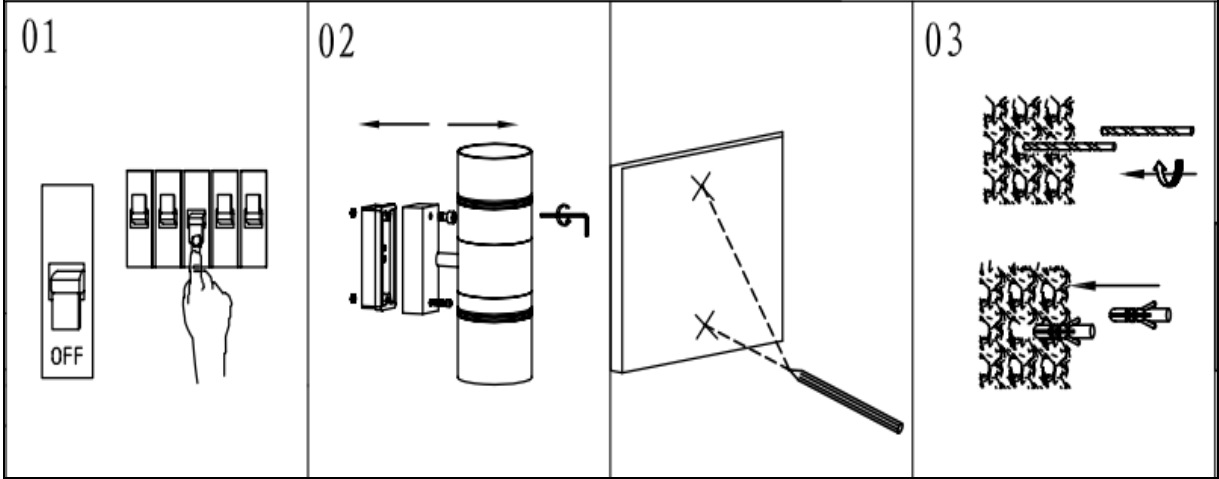

Item number: 14867/11/12, 14867/11/30

Technical details

Materials used:	metal
Color:	Stainless steel/Black
Dimmable and how is fixture dimmable	
Size:	Height: 170mm
	Length: 120mm
	Width: 63mm
	Net weight: 0.68kg
Power requirements:	220-240V~50Hz
Bulb type and maximum wattage:	2xGU10 LED Max.5W, LED BULB ONLY
Number of bulbs:	2xGU10
IP degree:	IP44