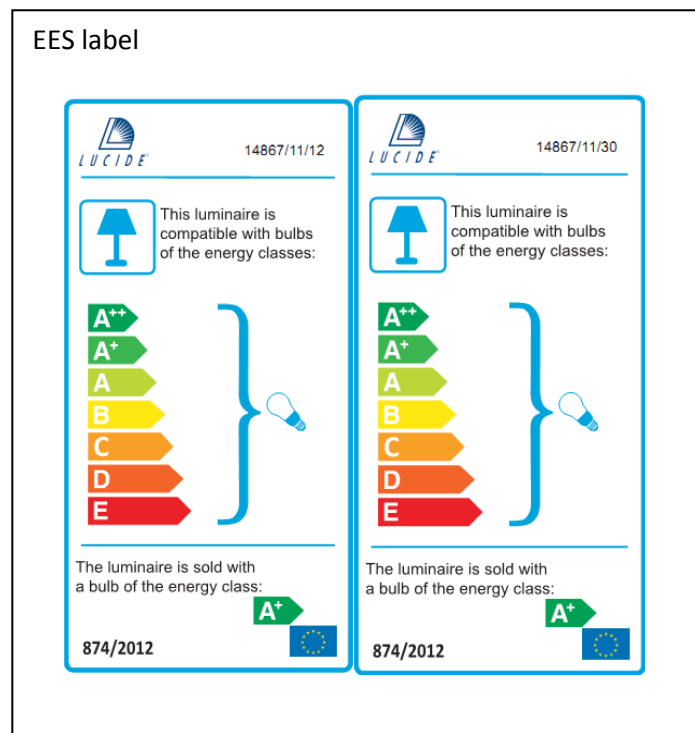

Garantiebestimmungen:

Lucide NV garantiert für einen Zeitraum von 2 Jahren ab Kaufdatum und Kauf durch den Endkunden, dass das gelieferte Produkt frei von Material- und Herstellungsfehlern ist, sofern das Produkt gemäß der Bedienungsanleitung installiert und gewartet wird.
Von der Garantie ausgenommen: 1. Gebrochene Glasteile der Fassung werden nur innerhalb von 14 Tagen ab Kauf durch den Endkunden ersetzt. 2. Normaler Verschleiß, Verfärbungen aufgrund des normalen Gebrauchs. 3. Beschädigungen aufgrund externer Ursachen wie Feuer, Wasser, unsachgemäße Nutzung/ Installation oder Wartung des Produkts.
Kunden müssen das defekte Produkt/Teil und den Originalkaufbeleg einsenden, um Garantieansprüche geltend zu machen.

Other languages of the manual and further explanations can be found on our website.