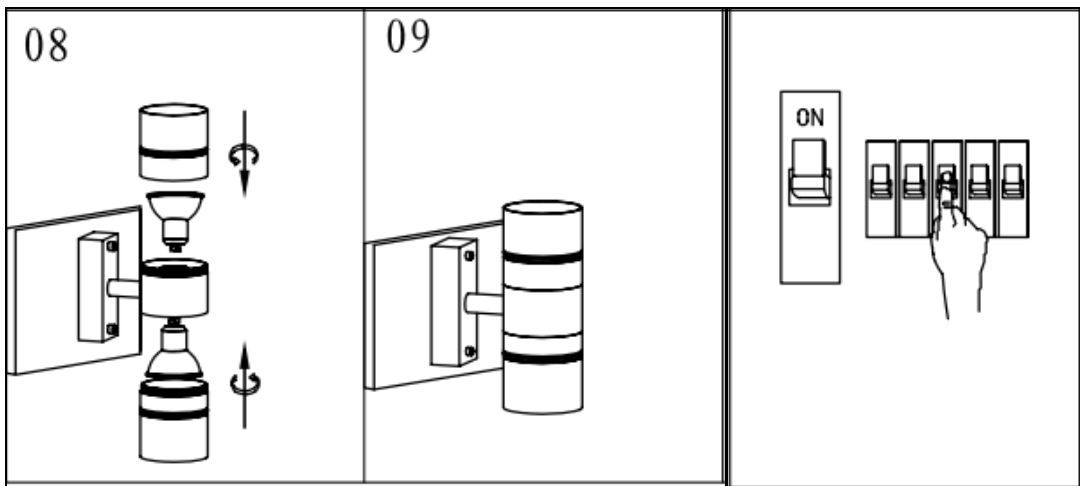

Item number: 14867/11/12, 14867/11/30

Technical details

Materials used:	metal
Color:	Stainless steel/Black
Dimmable and how is fixture dimmable	
Size:	Height: 170mm
	Length: 120mm
	Width: 63mm
	Net weight: 0.68kg
Power requirements:	220-240V~50Hz
Bulb type and maximum wattage:	2xGU10 LED Max.5W, LED BULB ONLY
Number of bulbs:	2xGU10
IP degree:	IP44