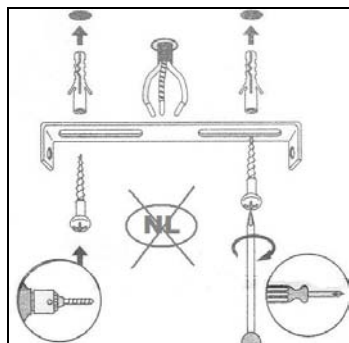

Item number: 14867/11/12, 14867/11/30

Technical details

Materials used:	metal
Color:	Stainless steel/Black
Dimmable and how is fixture dimmable	
Size:	Height: 170mm
	Length: 120mm
	Width: 63mm
	Net weight: 0.68kg
Power requirements:	220-240V~50Hz
Bulb type and maximum wattage:	2xGU10 LED Max.5W, LED BULB ONLY
Number of bulbs:	2xGU10
IP degree:	IP44