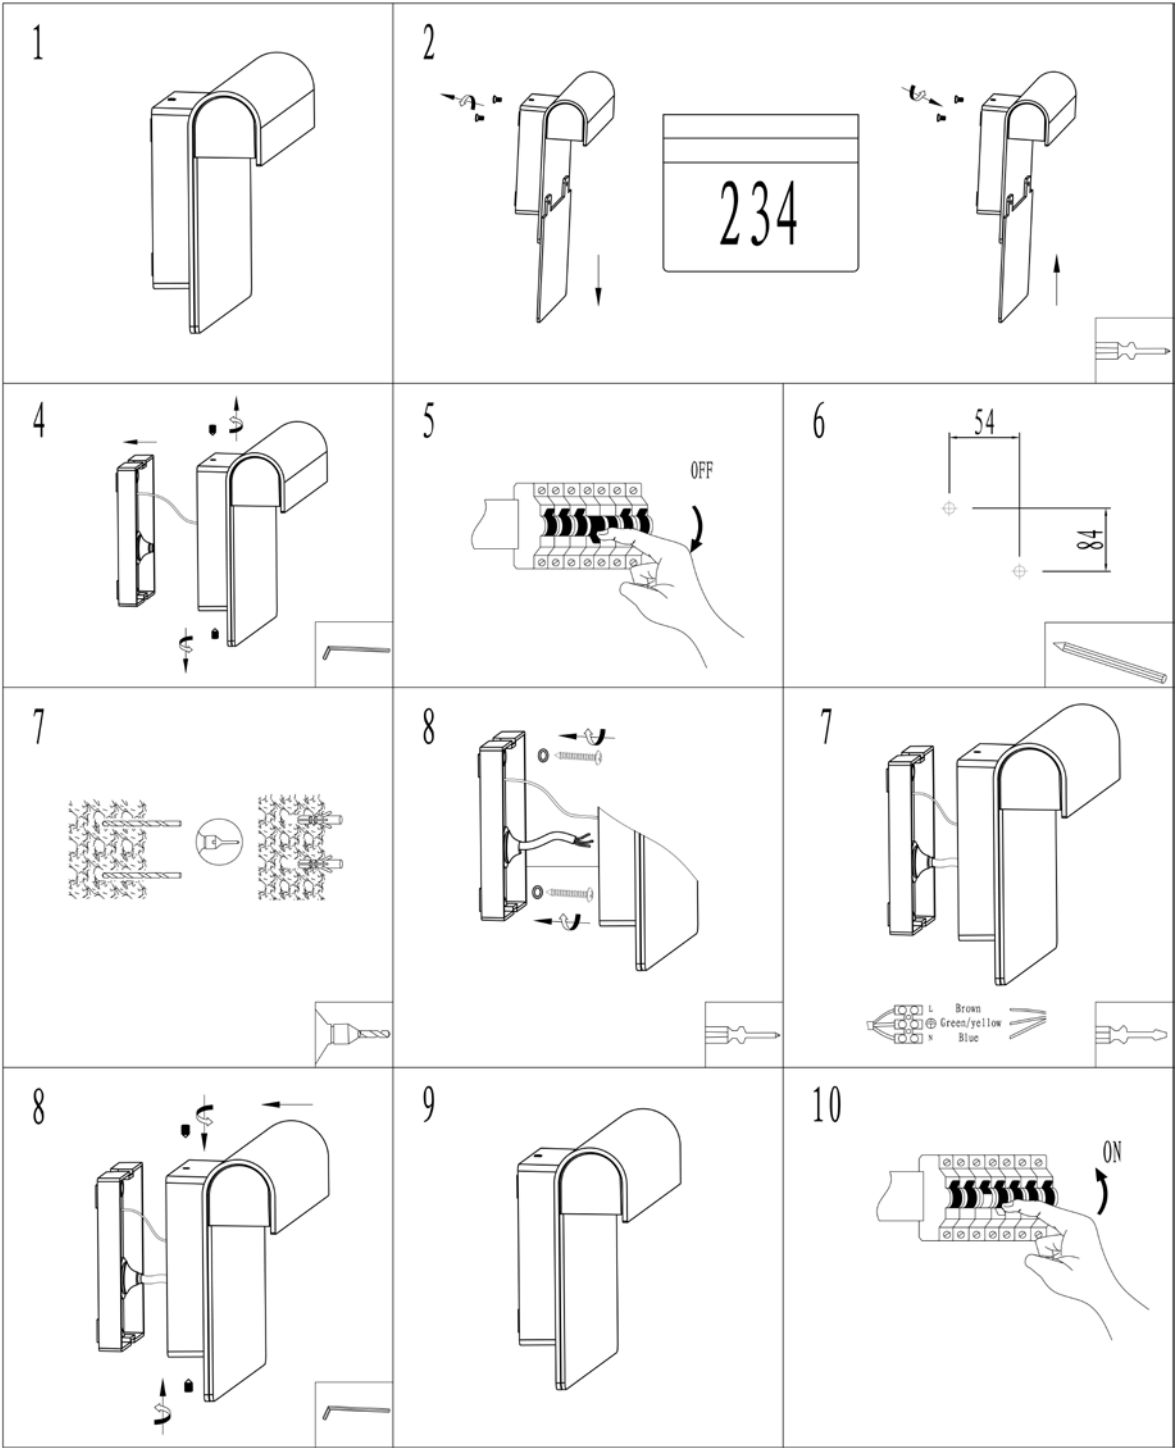

Item number: 27881/06/30

Technical details

Materials used:	Aluminium body with PC
Color:	Black
Dimmable and how is fixture dimmable	No
Size:	Height: 161.5mm
	Length: 200mm
	Width: 84.5mm
	Net weight: 1.1kg
Power requirements:	220-240V/~50Hz
Bulb type and maximum wattage:	6W LED
Number of bulbs:	18xLED 2835 SMD
IP degree:	IP54