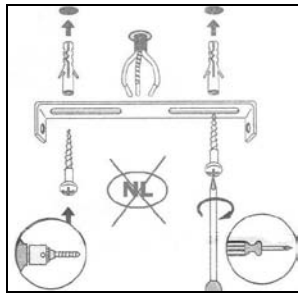

Item number: 27881/06/30

Technical details

Materials used:	Aluminium body with PC
Color:	Black
Dimmable and how is fixture dimmable	No
Size:	Height: 161.5mm
	Length: 200mm
	Width: 84.5mm
	Net weight: 1.1kg
Power requirements:	220-240V/~50Hz
Bulb type and maximum wattage:	6W LED
Number of bulbs:	18xLED 2835 SMD
IP degree:	IP54