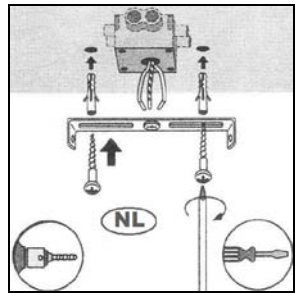

Item number: 27881/06/30

Technical details

Materials used:	Aluminium body with PC
Color:	Black
Dimmable and how is fixture dimmable	No
Size:	Height: 161.5mm
	Length: 200mm
	Width: 84.5mm
	Net weight: 1.1kg
Power requirements:	220-240V/~50Hz
Bulb type and maximum wattage:	6W LED
Number of bulbs:	18xLED 2835 SMD
IP degree:	IP54