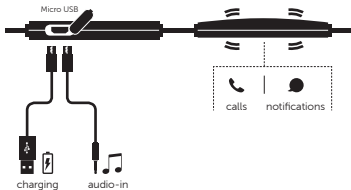

BUTTONS & LED

3 sec. | Till LED blinks fast
ON/OFF | Bluetooth 

1 sec. | 3 sec.
    | 

1 sec. | 3 sec.
 | 

1 sec. | 3 sec.
 | 

Blinking white

Red

Blinking red

10%

SET UP

1. Charge

2. Turn Bluetooth on

3. Bluetooth pairing

Start Bluetooth pairing from 'OFF' mode!

4. Select + connect

DOWNLOAD