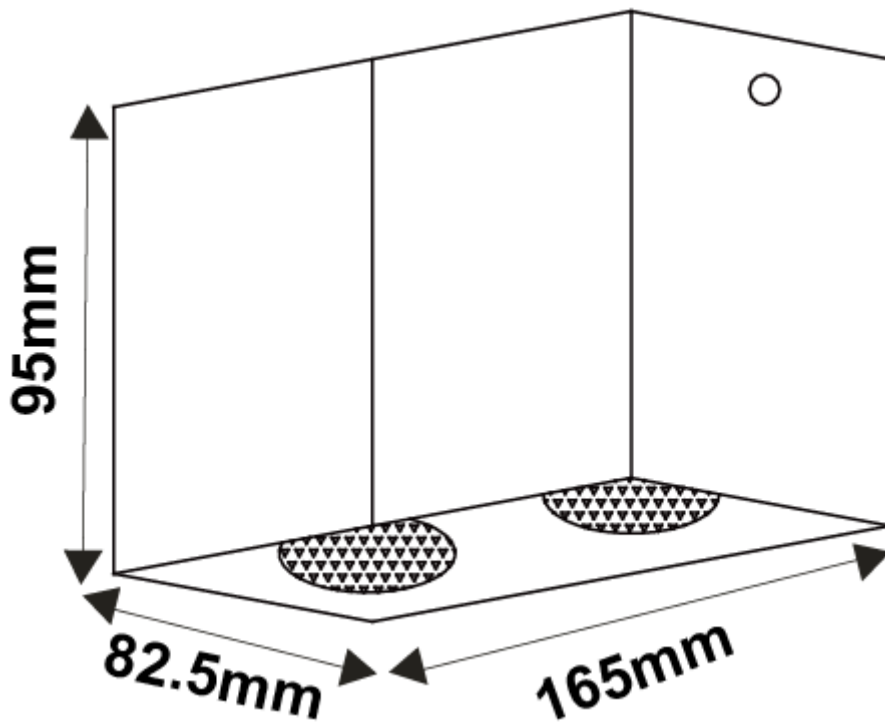

Line drawing of the item

Item number:09101/02/XX

# Installation drawing

### Technical details

materials used:	aluminium	
color:	Aluminium,WHITE,black	
dimmable and how is the fixture dimmable:		
size:	Height:	95mm
	Length:	165mm
	Width:	82.5mm
	Net Weight:	600g
power requirements:	220-240V~50Hz	
bulb type and maximum Wattage:	2x GU10 W/O BULB	
number of bulbs:		
IP degree:	IP20	