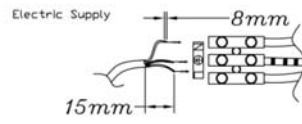

Line drawing of the item

Item number:09101/02/XX

### Technical details

materials used:	aluminium	
color:	Aluminium,WHITE,black	
dimmable and how is the fixture dimmable:		
size:	Height:	95mm
	Length:	165mm
	Width:	82.5mm
	Net Weight:	600g
power requirements:	220-240V~50Hz	
bulb type and maximum Wattage:	2x GU10 W/O BULB	
number of bulbs:		
IP degree:	IP20	