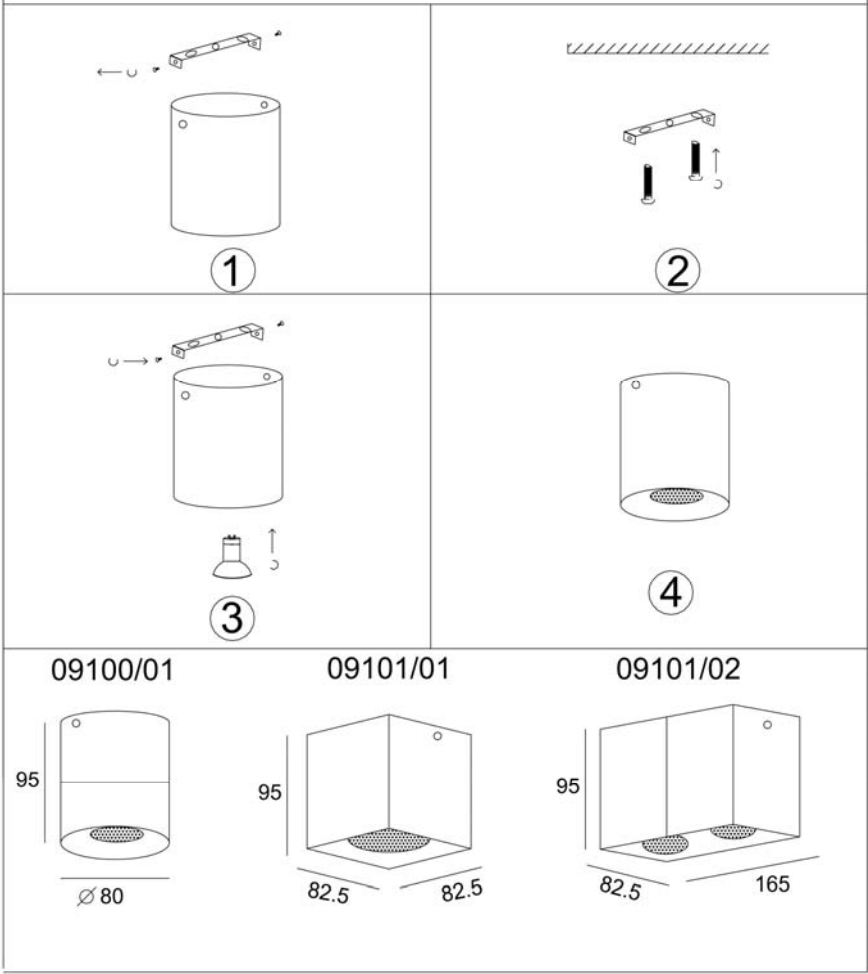

Line drawing of the item

Item number:09101/02/XX

# Installation drawing

### Technical details

materials used:	aluminium	
color:	Aluminium,WHITE,black	
dimmable and how is the fixture dimmable:		
size:	Height:	95mm
	Length:	165mm
	Width:	82.5mm
	Net Weight:	600g
power requirements:	220-240V~50Hz	
bulb type and maximum Wattage:	2x GU10 W/O BULB	
number of bulbs:		
IP degree:	IP20	