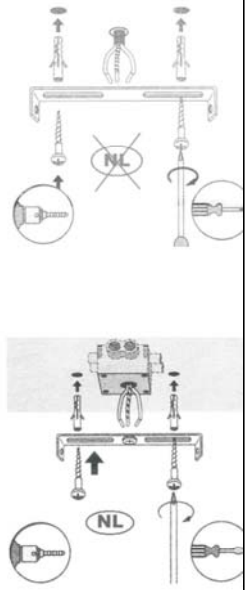

Line drawing of the item

Item number:09101/02/XX

# Installation drawing

### Technical details

materials used:	aluminium	
color:	Aluminium,WHITE,black	
dimmable and how is the fixture dimmable:		
size:	Height:	95mm
	Length:	165mm
	Width:	82.5mm
	Net Weight:	600g
power requirements:	220-240V~50Hz	
bulb type and maximum Wattage:	2x GU10 W/O BULB	
number of bulbs:		
IP degree:	IP20	