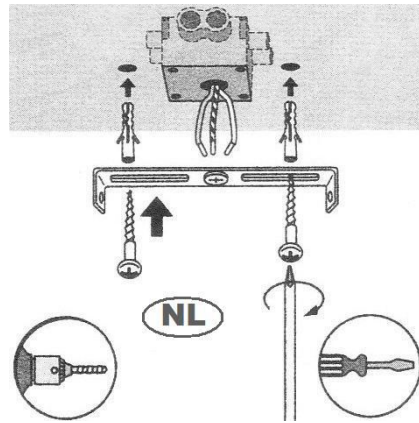

Line drawing of the item

Item number:33159/10/31

Installation drawing

Technical details

materials used:	Iron+Aluminum
color:	Texture White
dimmable and how is the fixture dimmable:	
size:	Height: 10.3cm Length: 15.8cm Width: 10cm Net Weight: 2.3kg
power requirements:	220-240V~50Hz
bulb type and maximum Wattage:	2XLED Max.5W
number of bulbs:	2X5W
IP degree:	IP20