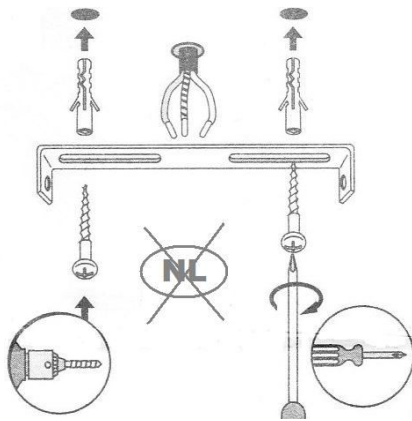

Line drawing of the item

Item number:33159/10/31

Installation drawing

Technical details

materials used:	Iron+Aluminum
color:	Texture White
dimmable and how is the fixture dimmable:	
size:	Height: 10.3cm Length: 15.8cm Width: 10cm Net Weight: 2.3kg
power requirements:	220-240V~50Hz
bulb type and maximum Wattage:	2XLED Max.5W
number of bulbs:	2X5W
IP degree:	IP20