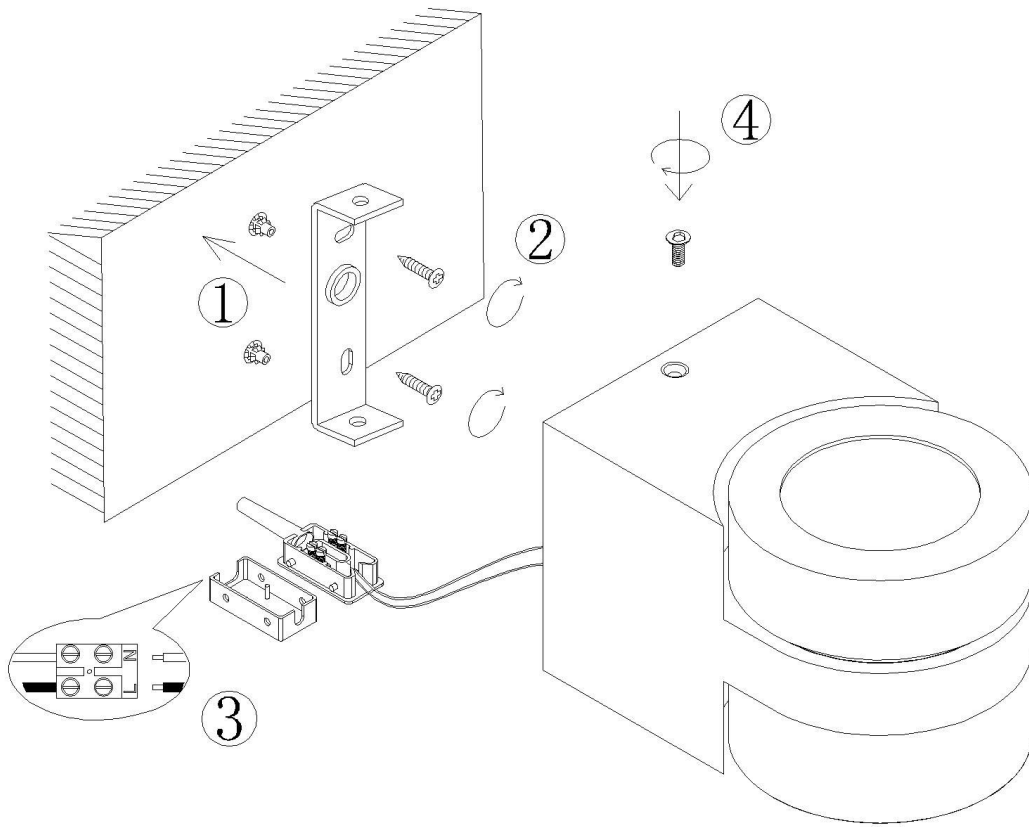

Line drawing of the item

Item number:33159/10/31

Installation drawing

Technical details

materials used:	Iron+Aluminum
color:	Texture White
dimmable and how is the fixture dimmable:	
size:	Height: 10.3cm Length: 15.8cm Width: 10cm Net Weight: 2.3kg
power requirements:	220-240V~50Hz
bulb type and maximum Wattage:	2XLED Max.5W
number of bulbs:	2X5W
IP degree:	IP20