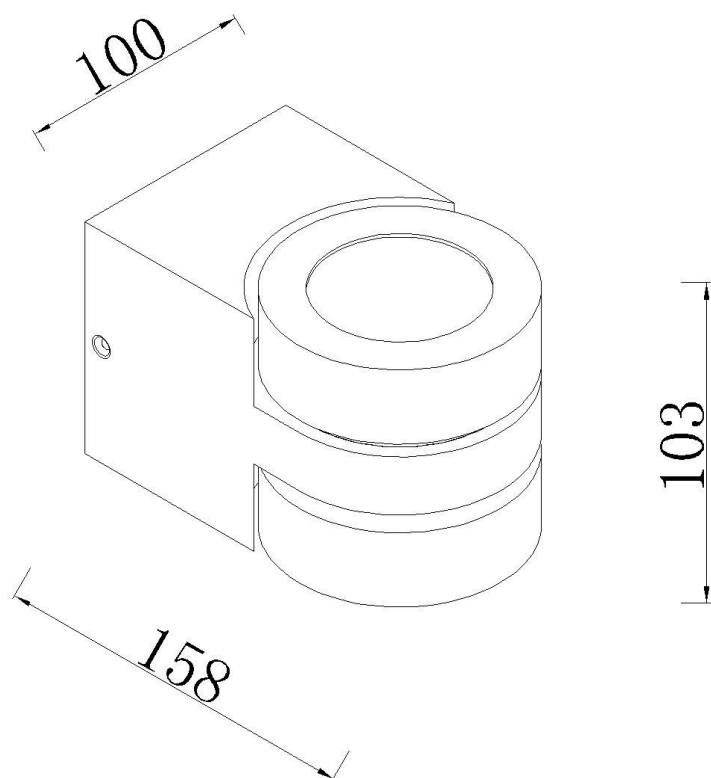

Line drawing of the item

Item number:33159/10/31

Installation drawing

Technical details

materials used:	Iron+Aluminum
color:	Texture White
dimmable and how is the fixture dimmable:	
size:	Height: 10.3cm Length: 15.8cm Width: 10cm Net Weight: 2.3kg
power requirements:	220-240V~50Hz
bulb type and maximum Wattage:	2XLED Max.5W
number of bulbs:	2X5W
IP degree:	IP20