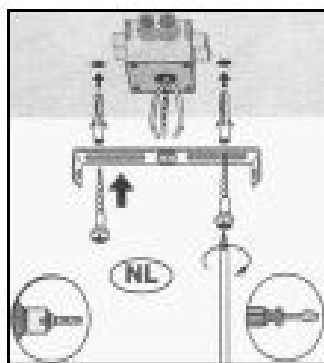

Item number: 08413/01/60

#### Technical details

Materials used:	Metal & Glass
Color:	Black&Red copper&Clear
Dimmable and how is fixture dimmable	
Size:	Height: 1400mm
	Length: 170mm
	Width:
	Net weight: 0.9kg
Power requirements:	220-240V/~50Hz
Bulb type and maximum wattage:	E27 60W
Number of bulbs:	1
IP degree:	IP20