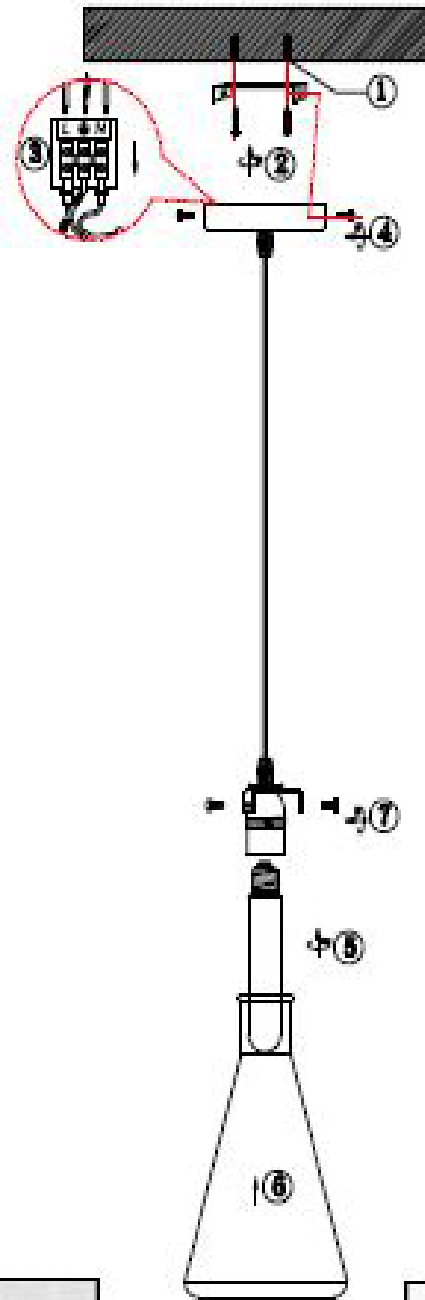

Item number: 08413/01/60

#### Technical details

Materials used:	Metal & Glass
Color:	Black&Red copper&Clear
Dimmable and how is fixture dimmable	
Size:	Height: 1400mm
	Length: 170mm
	Width:
	Net weight: 0.9kg
Power requirements:	220-240V/~50Hz
Bulb type and maximum wattage:	E27 60W
Number of bulbs:	1
IP degree:	IP20