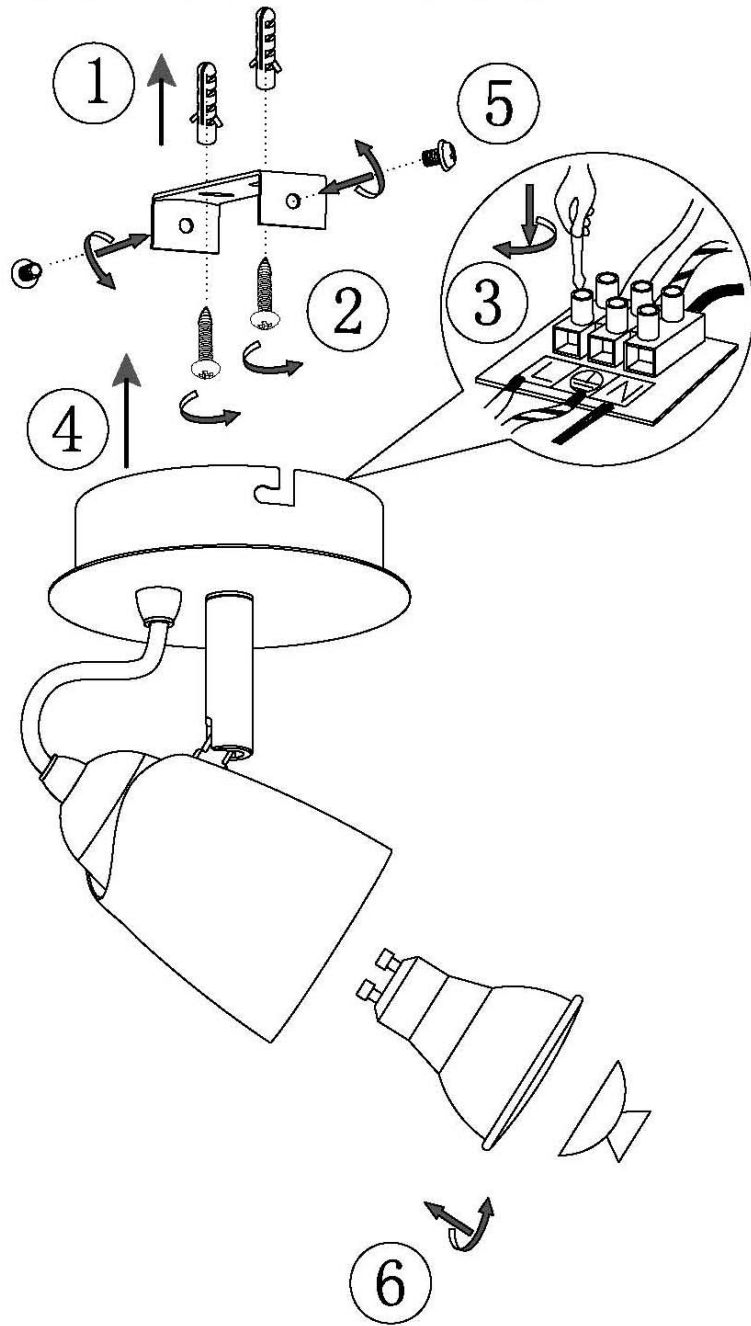

Item number: 26956/05/17

Technical details

Materials used:	iron
Color:	Black+Red copper
Dimmable and how is fixture dimmable	Yes
Size:	Height: 15cm
	Length: 10cm
	Width: 10cm
	Net weight: 0.36kg
Power requirements:	100-240V~50Hz
Bulb type and maximum wattage:	GU10 LED 5W
Number of bulbs:	1 x GU10 LED
IP degree:	IP20