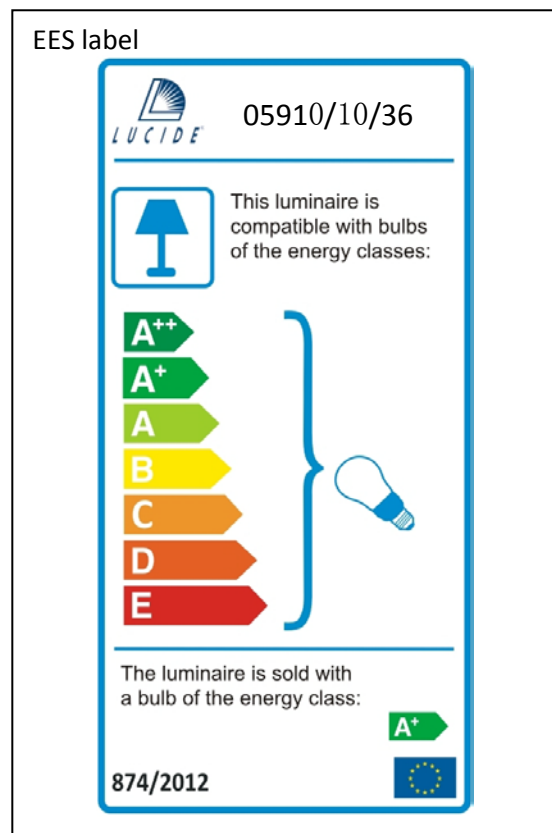

Garantiebestimmungen:

Lucide NV garantiert für einen Zeitraum von 2 Jahren ab Kaufdatum und Kauf durch den Endkunden, dass das gelieferte Produkt frei von Material- und Herstellungsfehlern ist, sofern das Produkt gemäß der Bedienungsanleitung installiert und gewartet wird.
Von der Garantie ausgenommen: 1. Gebrochene Glasteile der Fassung werden nur innerhalb von 14 Tagen ab Kauf durch den Endkunden ersetzt. 2. Normaler Verschleiß, Verfärbungen aufgrund des normalen Gebrauchs. 3. Beschädigungen aufgrund externer Ursachen wie Feuer, Wasser, unsachgemäße Nutzung/ Installation oder Wartung des Produkts.
Kunden müssen das defekte Produkt/Teil und den Originalkaufbeleg einsenden, um Garantieansprüche geltend zu machen.

Other languages of the manual and further explanations can be found on our website.