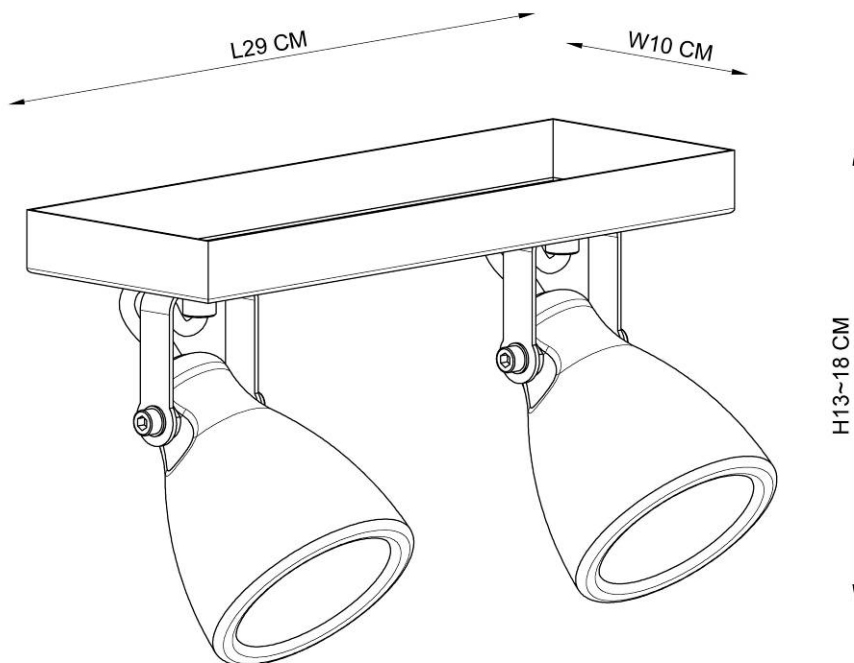

Line drawing of the item

Item number: 05910/10/36

Technical details

Materials used:	Metal+ Concrete
Color:	Grey
Dimmable and how is fixture dimmable	
Size:	Height: 13~18cm
	Length: 29cm
	Width: 10cm
	Net weight: 1.08kg
Power requirements:	220-240V~50Hz
Bulb type and maximum wattage:	GU10 Led Max.5W
Number of bulbs:	2XGU10
IP degree:	IP 20