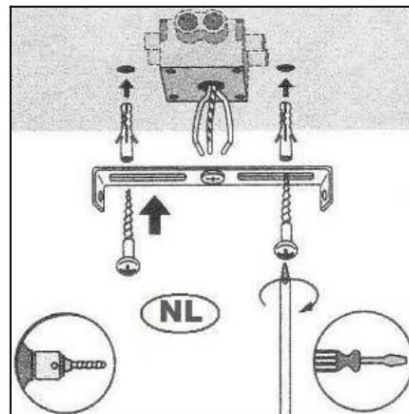

Line drawing of the item

Item number: 05910/10/36

Technical details

Materials used:	Metal+ Concrete
Color:	Grey
Dimmable and how is fixture dimmable	
Size:	Height: 13~18cm
	Length: 29cm
	Width: 10cm
	Net weight: 1.08kg
Power requirements:	220-240V~50Hz
Bulb type and maximum wattage:	GU10 Led Max.5W
Number of bulbs:	2XGU10
IP degree:	IP 20

Installation drawing

Warranty declaration:

Lucide NV warrants that the products supplied will be free from defects in material and workmanship for a period of 2 years from the date of purchase by the end user, if the item is installed and maintained properly as mentioned in the user manual.
Exclusions for the warranty: 1. Broken glass parts of the fixture will only be replaced within 14 days after purchasing by the end user. 2 Normal wear and tear, discoloring as a result from normal use. 3. Damage caused by external causes like fire, water, wrong use/ installation or maintenance of the product.
For warranty claims the customer needs to hand over defective fixture/part and the original purchase ticket.