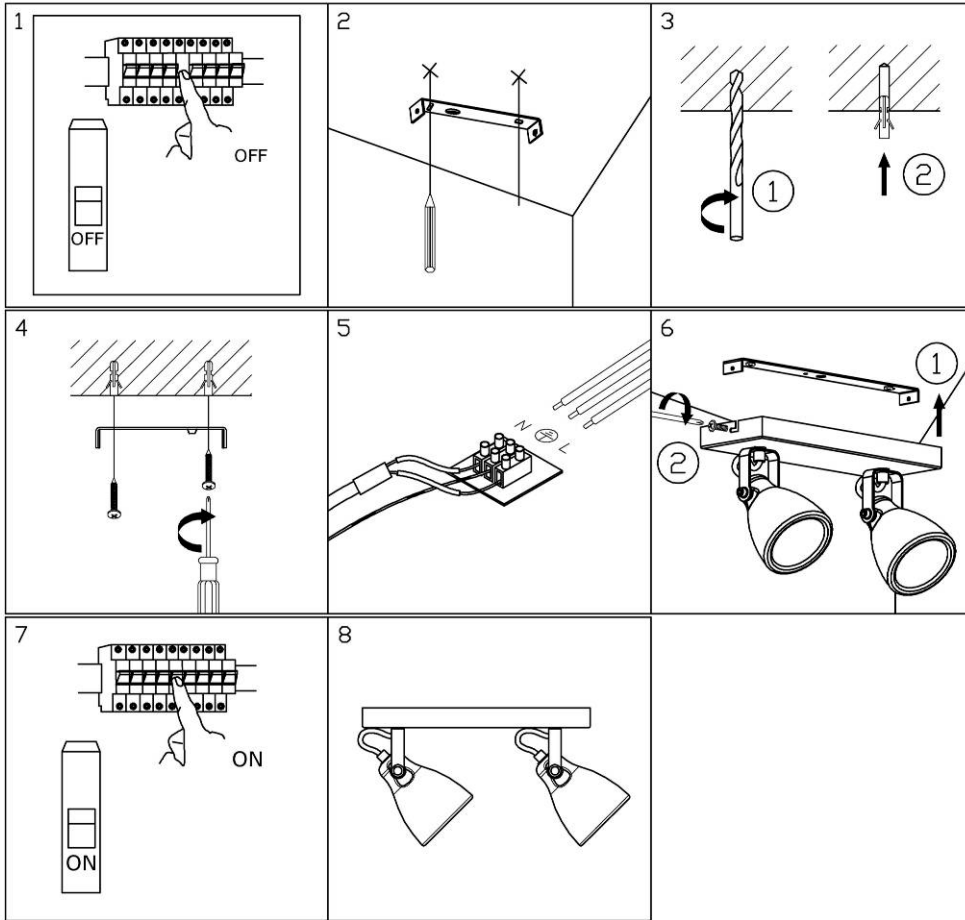

Installation drawing