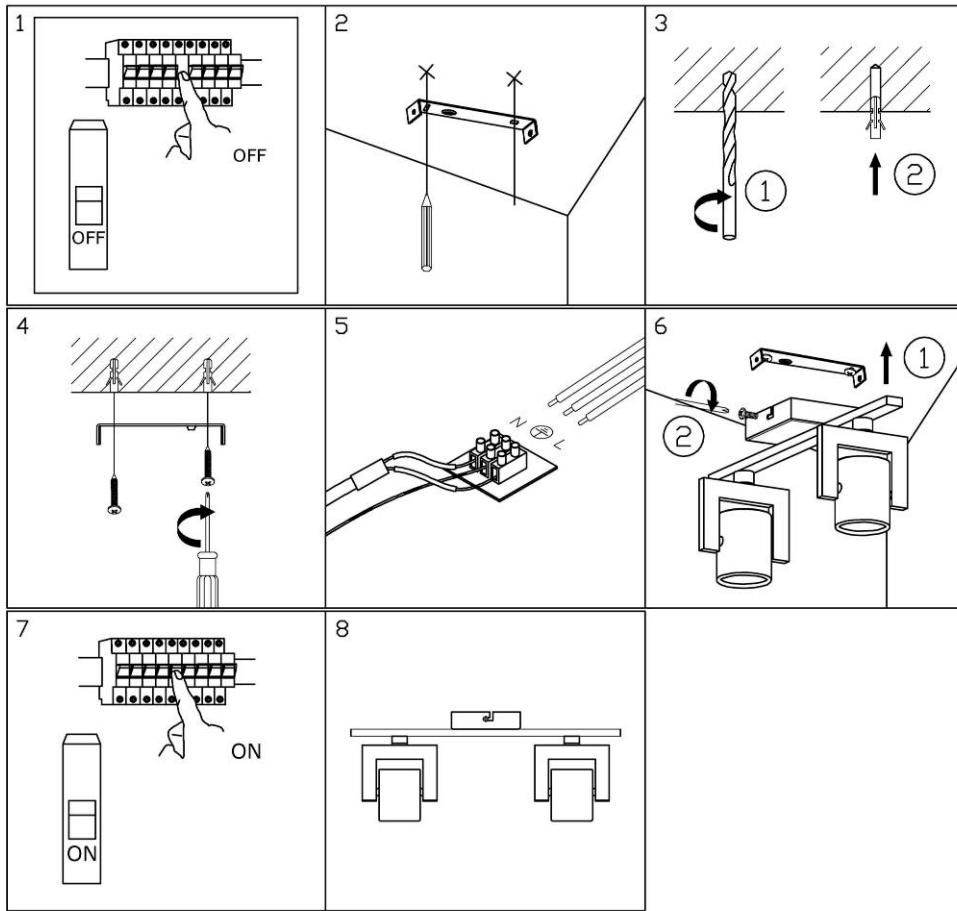

Installation drawing