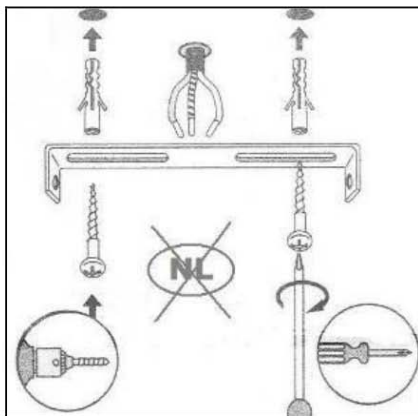

Installation drawing