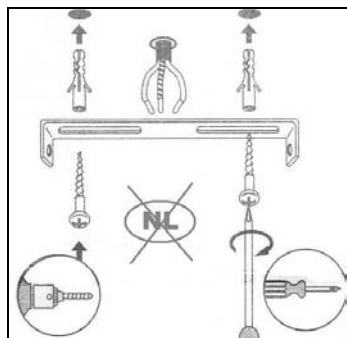

Item number: 33961/10/31

Technical details

Materials used:	Iron+Aluminum
Color:	Texture black+Texture white
Dimmable and how is fixture dimmable	Yes
Size:	Height: Max 16cm
	Length: 23cm
	Width: 8cm
	Net weight:
Power requirements:	220-240V~50Hz
Bulb type and maximum wattage:	LED GU10 Max.5W
Number of bulbs:	2PCS
IP degree:	IP20