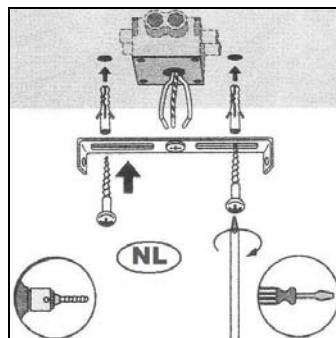

Item number: 33961/10/31

Technical details

Materials used:	Iron+Aluminum
Color:	Texture black+Texture white
Dimmable and how is fixture dimmable	Yes
Size:	Height: Max 16cm
	Length: 23cm
	Width: 8cm
	Net weight:
Power requirements:	220-240V~50Hz
Bulb type and maximum wattage:	LED GU10 Max.5W
Number of bulbs:	2PCS
IP degree:	IP20