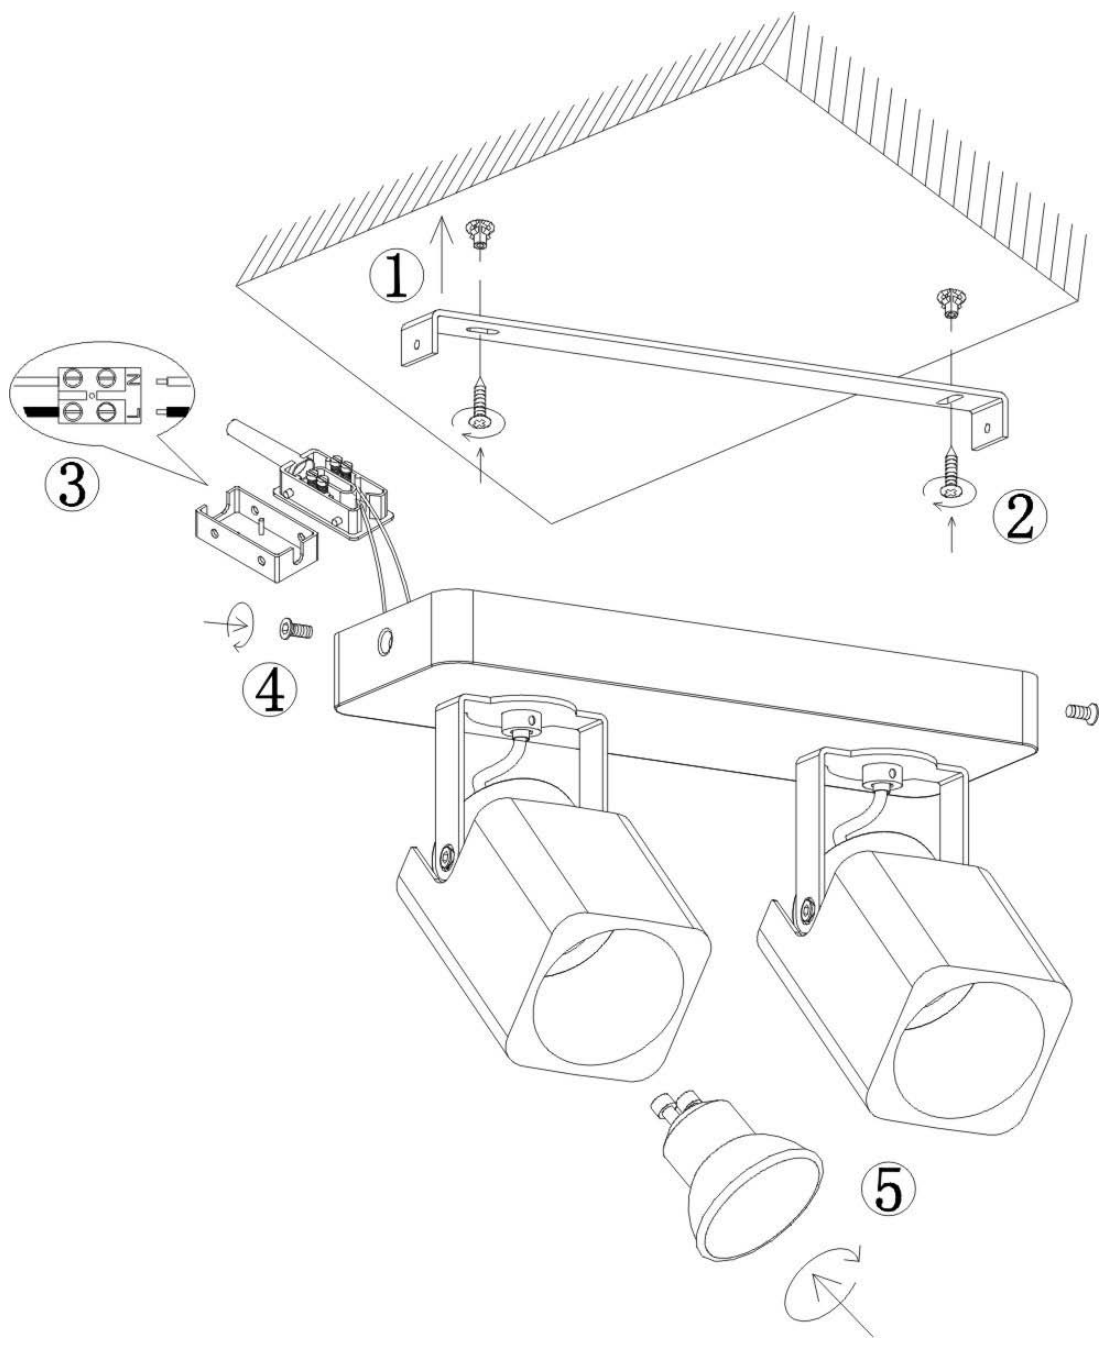

Item number: 33961/10/31

Technical details

Materials used:	Iron+Aluminum
Color:	Texture black+Texture white
Dimmable and how is fixture dimmable	Yes
Size:	Height: Max 16cm
	Length: 23cm
	Width: 8cm
	Net weight:
Power requirements:	220-240V~50Hz
Bulb type and maximum wattage:	LED GU10 Max.5W
Number of bulbs:	2PCS
IP degree:	IP20