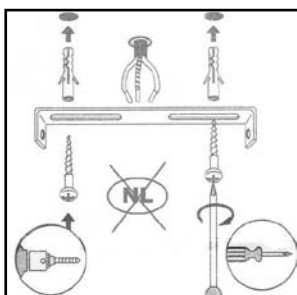

Item number: 43404/22/30

Technical details

Materials used:	Metal
Color:	Black
Dimmable and how is fixture dimmable	
Size:	Height: 155CM
	Length: 24CM
	Width: 24CM
	Net weight:
Power requirements:	220-240V~50Hz
Bulb type and maximum wattage:	E27 Max.60W
Number of bulbs:	1 x E27
IP degree:	IP 20