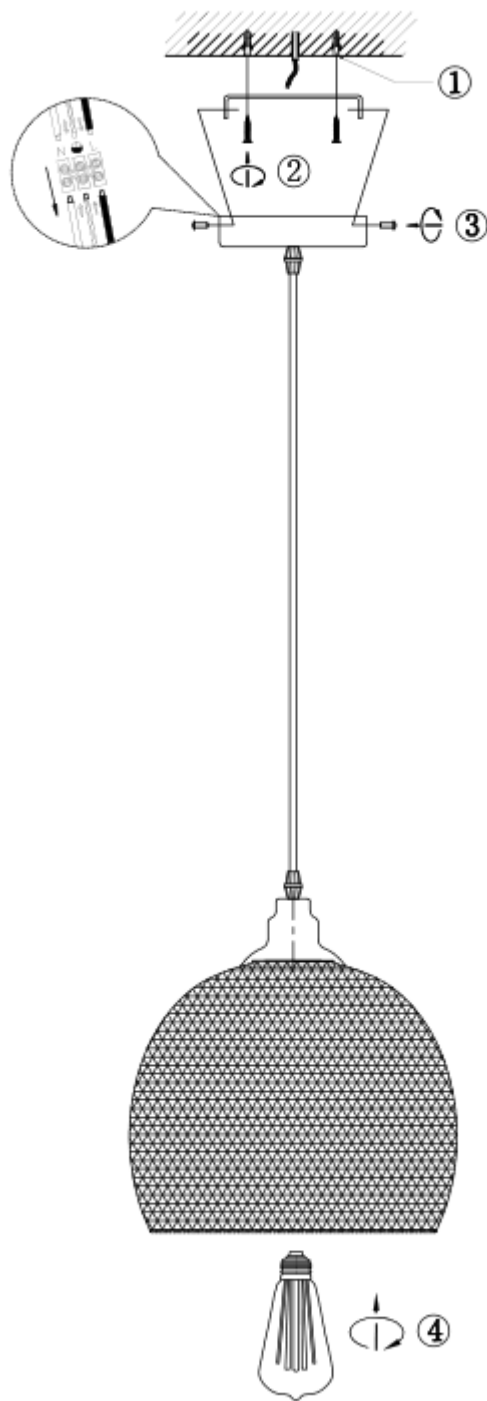

Item number: 43404/22/30

Technical details

Materials used:	Metal
Color:	Black
Dimmable and how is fixture dimmable	
Size:	Height: 155CM
	Length: 24CM
	Width: 24CM
	Net weight:
Power requirements:	220-240V~50Hz
Bulb type and maximum wattage:	E27 Max.60W
Number of bulbs:	1 x E27
IP degree:	IP 20