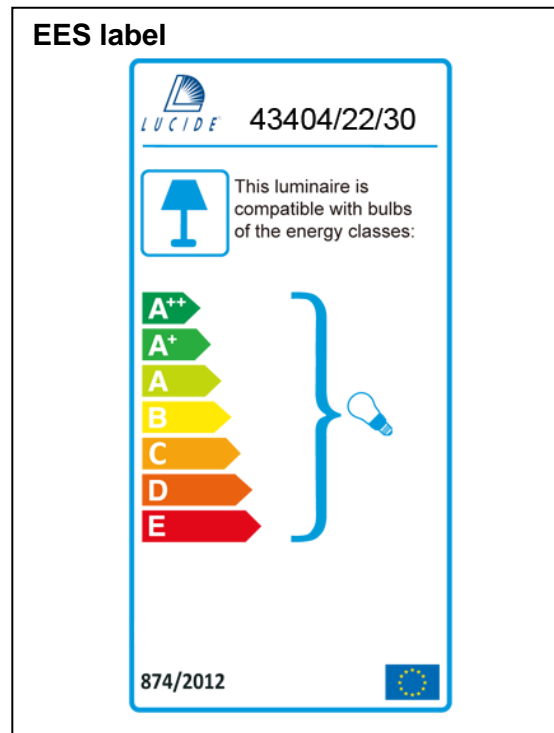

Exclusions pour la garantie : 1. Les pièces de verre cassées sur l'appareil ne seront remplacées que 14 jours à compter de l'achat par l'utilisateur final. 2. L'usure normale, la décoloration résultant d'une utilisation normale. 3. Les dégâts causés par des facteurs externes comme le feu, l'eau, une utilisation / installation ou maintenance incorrecte du produit.

Pour les réclamations de de garantie, le client doit remettre les appareils / pièces défectueuses et le ticket d'achat original.

Garantiebestimmungen:

Lucide NV garantiert für einen Zeitraum von 2 Jahren ab Kaufdatum und Kauf durch den Endkunden, dass das gelieferte Produkt frei von Material- und Herstellungsfehlern ist, sofern das Produkt gemäß der Bedienungsanleitung installiert und gewartet wird.

Von der Garantie ausgenommen: 1. Gebrochene Glasteile der Fassung werden nur innerhalb von 14 Tagen ab Kauf durch den Endkunden ersetzt. 2. Normaler Verschleiß, Verfärbungen aufgrund des normalen Gebrauchs. 3. Beschädigungen aufgrund externer Ursachen wie Feuer, Wasser, unsachgemäße Nutzung/ Installation oder Wartung des Produkts.

Kunden müssen das defekte Produkt/Teil und den Originalkaufbeleg einsenden, um Garantieansprüche geltend zu machen.

Other languages of the manual and further explanations can be found on our website.