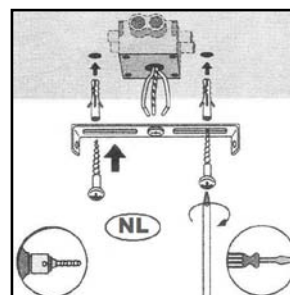

Item number: 43404/22/30

Technical details

Materials used:	Metal
Color:	Black
Dimmable and how is fixture dimmable	
Size:	Height: 155CM
	Length: 24CM
	Width: 24CM
	Net weight:
Power requirements:	220-240V~50Hz
Bulb type and maximum wattage:	E27 Max.60W
Number of bulbs:	1 x E27
IP degree:	IP 20