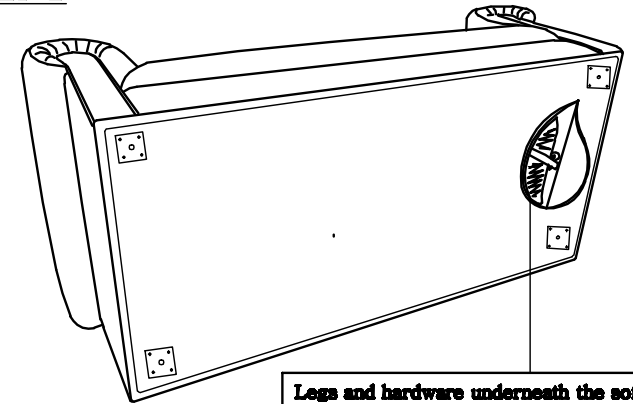

ASSEMBLY INSTRUCTION

MODEL NO: 3200028 VINTAGE FOREST

Before you begin Please follow Assembly Instruction carefully. Then follow them step by step.

HARDWARE LIST		
NO.	DESCRIPTION	QTY
A		4 PCS

STEP 1

STEP 2

Legs and hardware underneath the sofa

STEP 3

STEP 4

FULLY SET UP