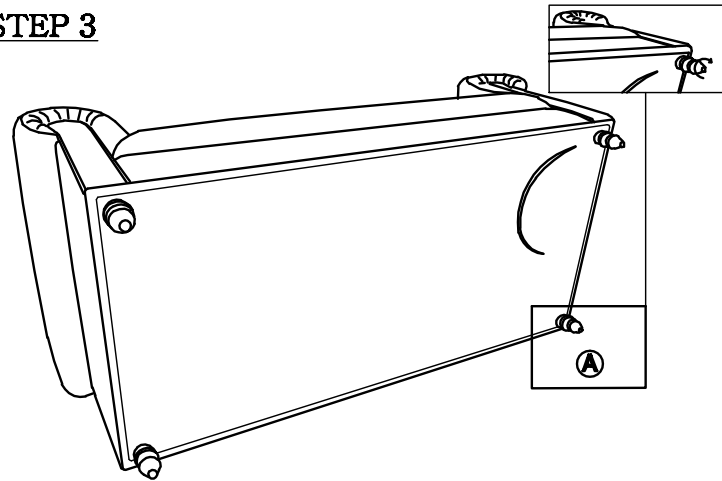

ASSEMBLY INSTRUCTION

MODEL NO: 3200028 VINTAGE FOREST

Before you begin Please follow Assembly Instruction carefully. Then follow them step by step.

HARDWARE LIST		
NO.	DESCRIPTION	QTY
A		4 PCS

STEP 1

STEP 2

Legs and hardware underneath the sofa

STEP 3

STEP 4

FULLY SET UP