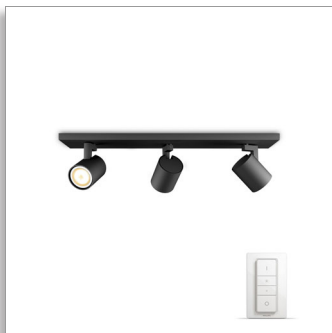

Philips Hue  
White ambiance Runner  
spotlamp

Spotlamp

53093/30/P7