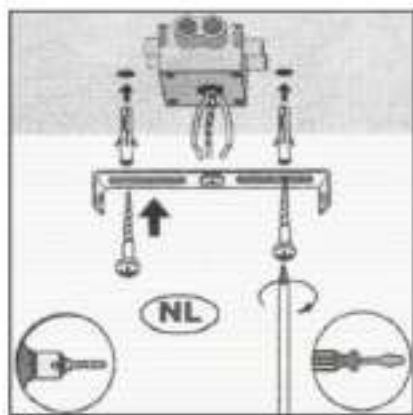

LUCIDE

Item number: 08425/04/30 , 08425/04/31,

Technical details

Materials used:	Metal
Color:	Black/ White
Dimmable and how is fixture dimmable	
Size:	Height: MAX300cm
	Length: 120cm
	Width: 5cm
	Net weight: 3.5KG
Power requirements:	220-240V/~50Hz
Bulb type and maximum wattage:	E27 60W
Number of bulbs:	4 x E27
IP degree:	IP20