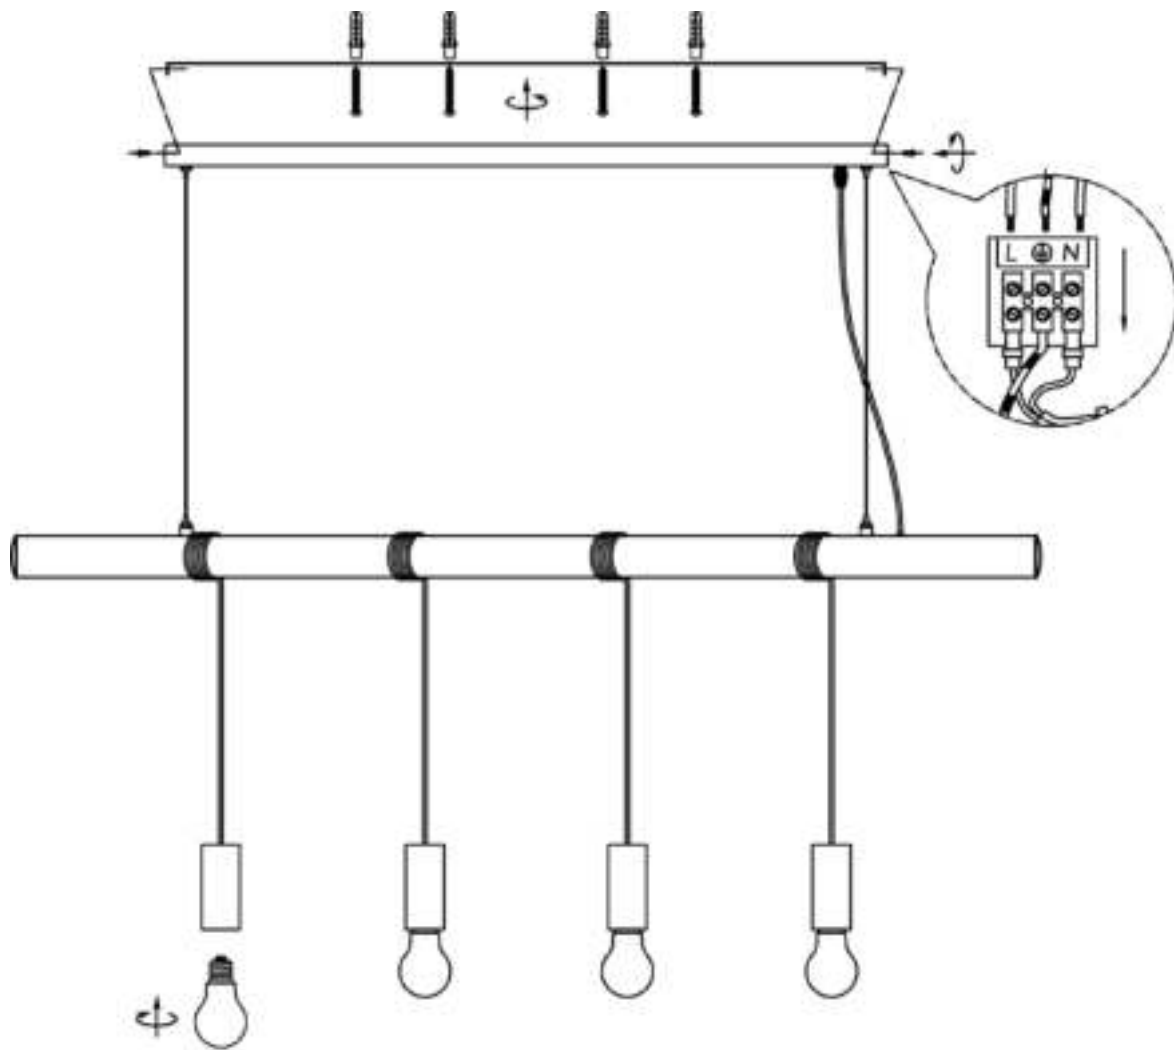

LUCIDE

Item number: 08425/04/30 , 08425/04/31,

Technical details

Materials used:	Metal
Color:	Black/ White
Dimmable and how is fixture dimmable	
Size:	Height: MAX300cm
	Length: 120cm
	Width: 5cm
	Net weight: 3.5KG
Power requirements:	220-240V/~50Hz
Bulb type and maximum wattage:	E27 60W
Number of bulbs:	4 x E27
IP degree:	IP20