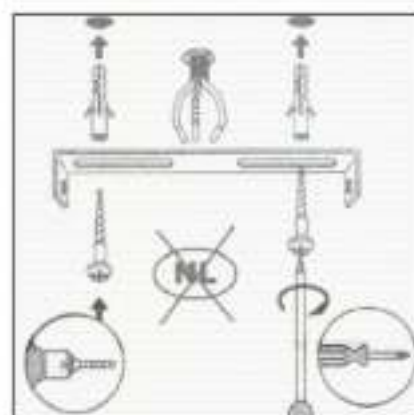

LUCIDE

Item number: 08425/04/30 , 08425/04/31,

Technical details

Materials used:	Metal
Color:	Black/ White
Dimmable and how is fixture dimmable	
Size:	Height: MAX300cm
	Length: 120cm
	Width: 5cm
	Net weight: 3.5KG
Power requirements:	220-240V/~50Hz
Bulb type and maximum wattage:	E27 60W
Number of bulbs:	4 x E27
IP degree:	IP20