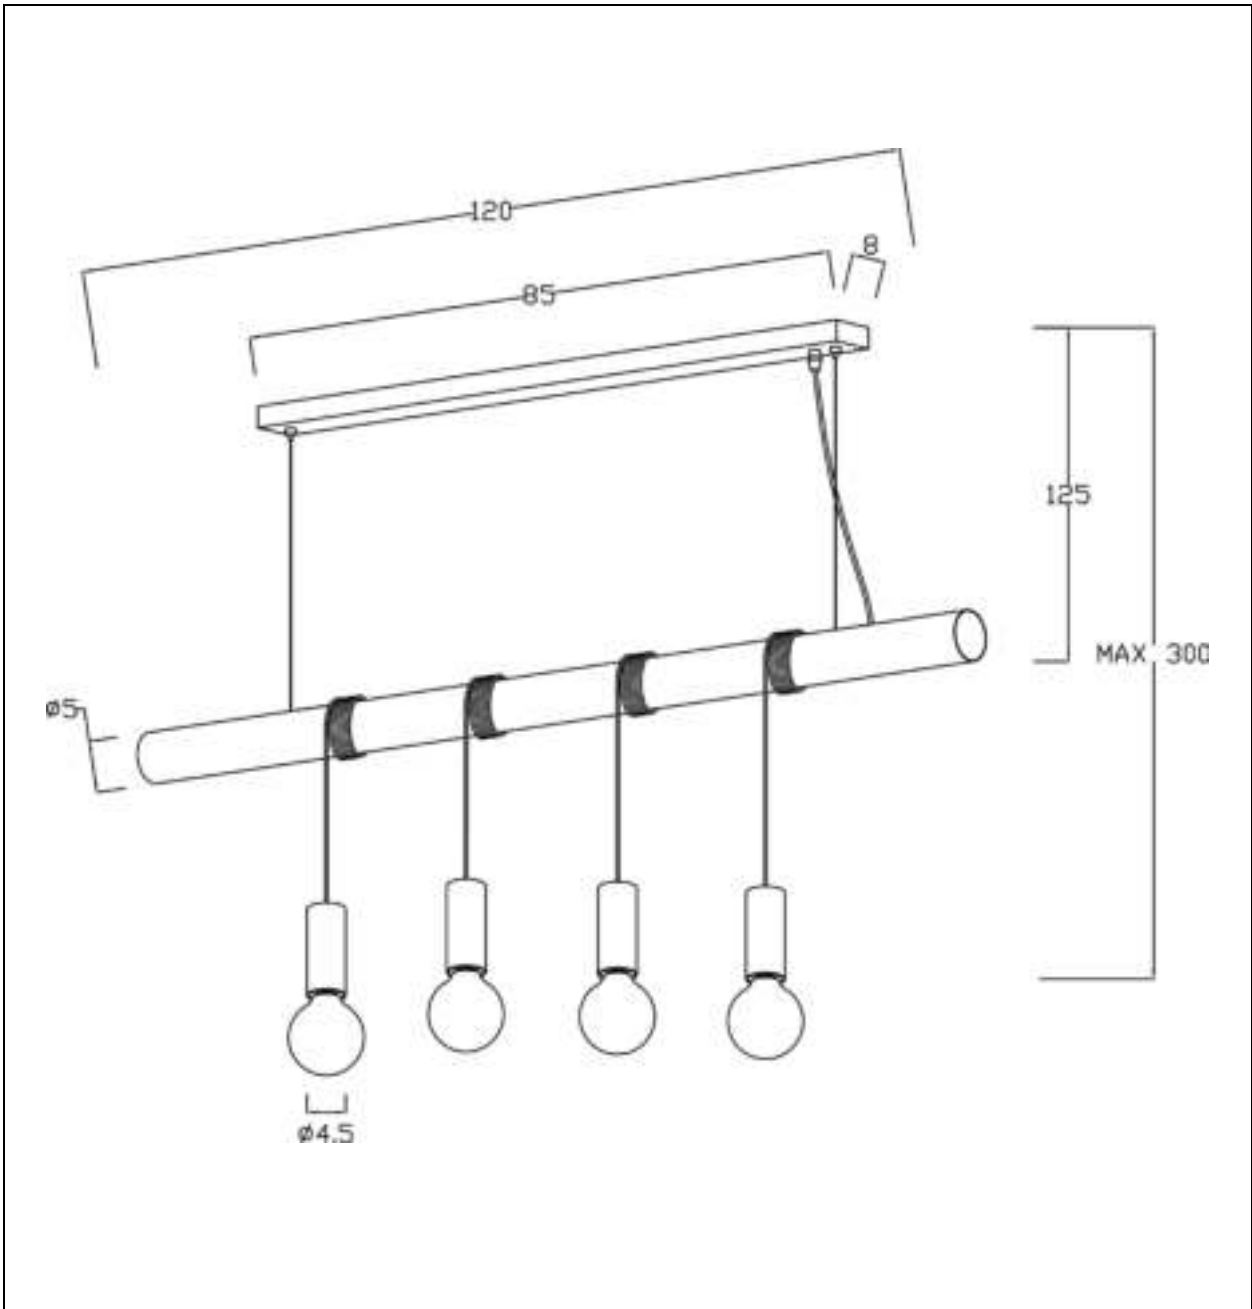

LUCIDE

Item number: 08425/04/30 , 08425/04/31,

Technical details

Materials used:	Metal
Color:	Black/ White
Dimmable and how is fixture dimmable	
Size:	Height: MAX300cm
	Length: 120cm
	Width: 5cm
	Net weight: 3.5KG
Power requirements:	220-240V/~50Hz
Bulb type and maximum wattage:	E27 60W
Number of bulbs:	4 x E27
IP degree:	IP20