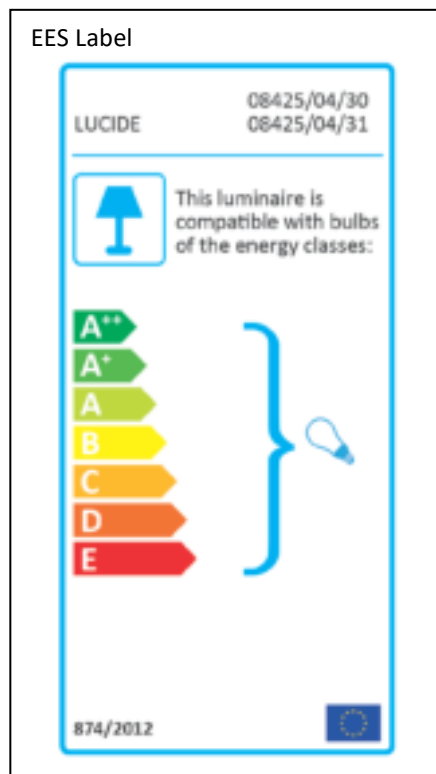

Von der Garantie ausgenommen: 1. Gebrochene Glasteile der Fassung werden nur innerhalb von 14 Tagen ab Kauf durch den Endkunden ersetzt. 2. Normaler Verschleiß, Verfärbungen aufgrund des normalen Gebrauchs. 3. Beschädigungen aufgrund externer Ursachen wie Feuer, Wasser, unsachgemäße Nutzung/ Installation oder Wartung des Produkts.

Kunden müssen das defekte Produkt/Teil und den Originalkaufbeleg einsenden, um Garantieansprüche geltend zu machen.

Deklaracja gwarancji:

LucideNV gwarantuje, że dostarczone produkty będą wolne od defektów materiałowych oraz produkcyjnych przez okres 2 lat od daty zakupu przez użytkownika końcowego, jeżeli urządzenie jest zainstalowane i prawidłowo utrzymywane zgodnie z instrukcją obsługi.

Wyłączenie z gwarancji: 1. Rozbite szkło zostanie wymienione tylko do 14 dni od momentu zakupu przez użytkownika końcowego. 2. Normalne zużycie, utrata koloru w wyniku normalnego użytkowania. 3. Uszkodzenie spowodowane czynnikami zewnętrznymi takimi, jak ogień, woda, nieprawidłowe używanie/ instalacja lub utrzymywanie produktu.

W celu uzyskania gwarancji klient musi zwrócić uszkodzony przedmiot oraz oryginalny dowód zakupu.

Other languages of the manual and further explanations can be found on our website.