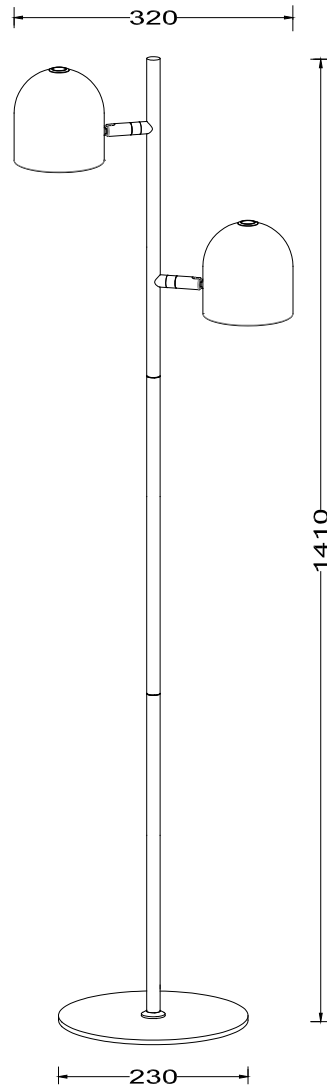

Line drawing of the item

item number: 03703/10/30

Installation Drawing

Technical details

materials used:	Metal
color:	black
dimmable and how is the fixture dimmable:	Dimmable, touch switch on top of each shade
size:	Height: 1410mm Length: 320mm Width: 230mm Net Weight: 2.73kg
power requirements:	100-240V~50/60Hz
bulb type and maximum Wattage:	2x 5W Edison LED
number of bulbs:	2
IP degree:	20