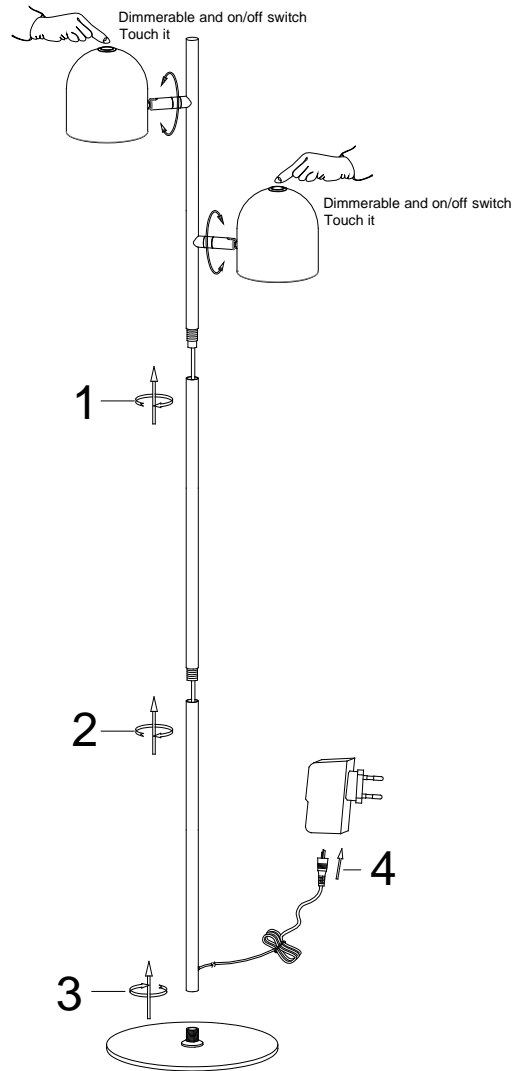

Line drawing of the item

item number: 03703/10/30

Installation Drawing

Technical details

materials used:	Metal
color:	black
dimmable and how is the fixture dimmable:	Dimmable, touch switch on top of each shade
size:	Height: 1410mm Length: 320mm Width: 230mm Net Weight: 2.73kg
power requirements:	100-240V~50/60Hz
bulb type and maximum Wattage:	2x 5W Edison LED
number of bulbs:	2
IP degree:	20