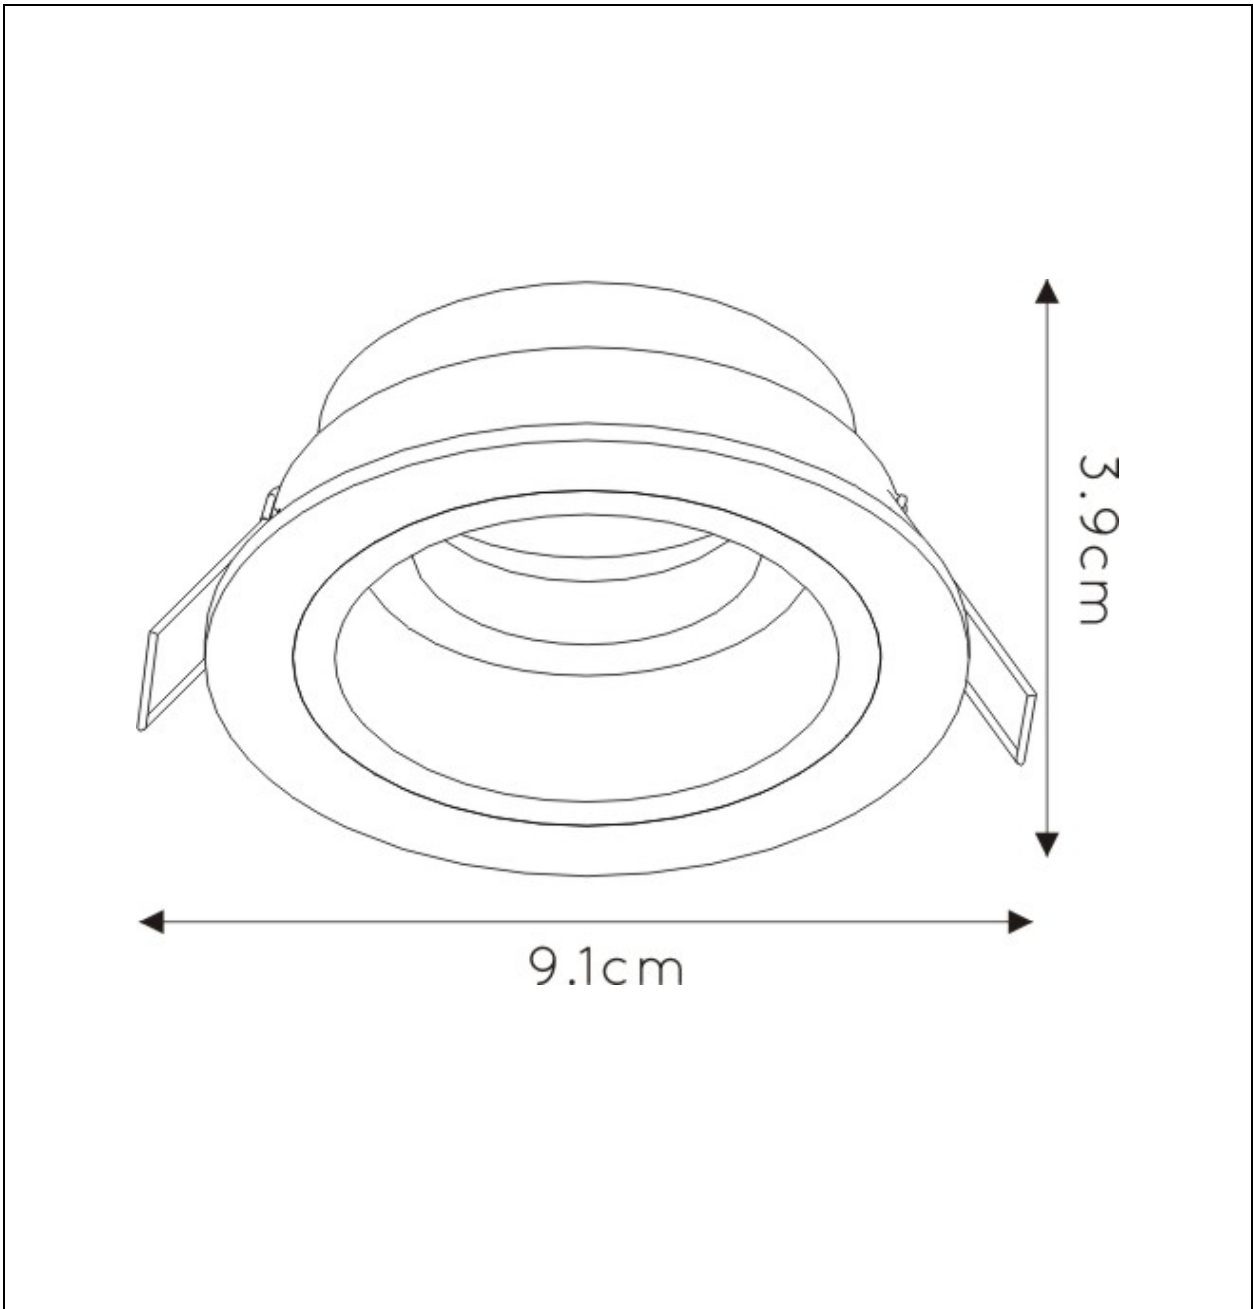

LUCIDE

Item number: 22958/01/30

Technical details

Materials used:	aluminium
Color:	Black
Dimmable and how is fixture dimmable	NO
Size:	Height: 3.9cm
	Length: 9.1cm
	Width: 9.1cm
	Net weight: 0.18KGS
Power requirements:	220-240V ~50Hz
Bulb type and maximum wattage:	GU10 Max 50W
Number of bulbs:	1xGU10
IP degree:	IP20