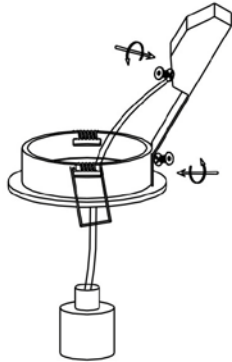

Electrical Supply