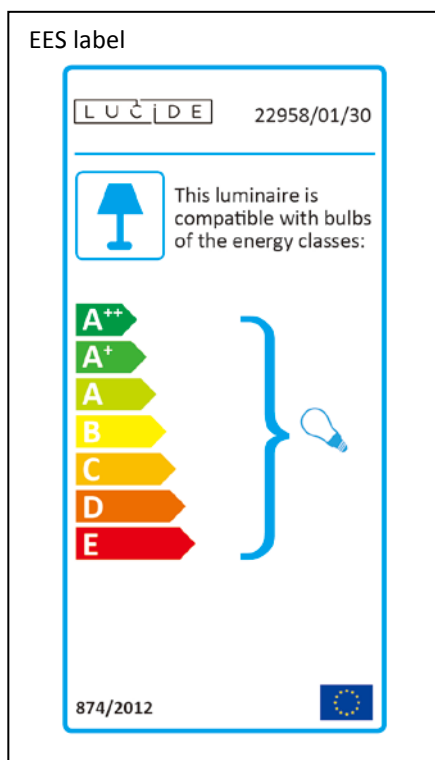

Von der Garantie ausgenommen: 1. Gebrochene Glasteile der Fassung werden nur innerhalb von 14 Tagen ab Kauf durch den Endkunden ersetzt. 2. Normaler Verschleiß, Verfärbungen aufgrund des normalen Gebrauchs. 3. Beschädigungen aufgrund externer Ursachen wie Feuer, Wasser, unsachgemäße Nutzung/ Installation oder Wartung des Produkts.

Kunden müssen das defekte Produkt/Teil und den Originalkaufbeleg einsenden, um Garantieansprüche geltend zu machen.

Deklaracja gwarancji:

LucideNV gwarantuje, że dostarczone produkty będą wolne od defektów materiałowych oraz produkcyjnych przez okres 2 lat od daty zakupu przez użytkownika końcowego, jeżeli urządzenie jest zainstalowane i prawidłowo utrzymywane zgodnie z instrukcją obsługi.

Wyłączenie z gwarancji: 1. Rozbite szkło zostanie wymienione tylko do 14 dni od momentu zakupu przez użytkownika końcowego. 2. Normalne zużycie, utrata koloru w wyniku normalnego użytkowania. 3. Uszkodzenie spowodowane czynnikami zewnętrznymi takimi, jak ogień, woda, nieprawidłowe używanie/ instalacja lub utrzymywanie produktu.

W celu uzyskania gwarancji klient musi zwrócić uszkodzony przedmiot oraz oryginalny dowód zakupu.

Other languages of the manual and further explanations can be found on our website.