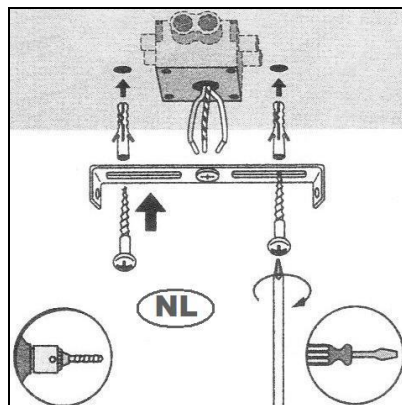

Item number: 30490/01/02,30490/01/17

Technical details

Materials used:	Steel
Color:	Satin gold / Red copper
Dimmable and how is fixture dimmable	YES
Size:	Height: 151cm
	Length:
	Width: D4.2cm
	Net weight: 0.24kgs
Power requirements:	220-240V~50Hz
Bulb type and maximum wattage:	E27 4W LED
Number of bulbs:	1
IP degree:	20