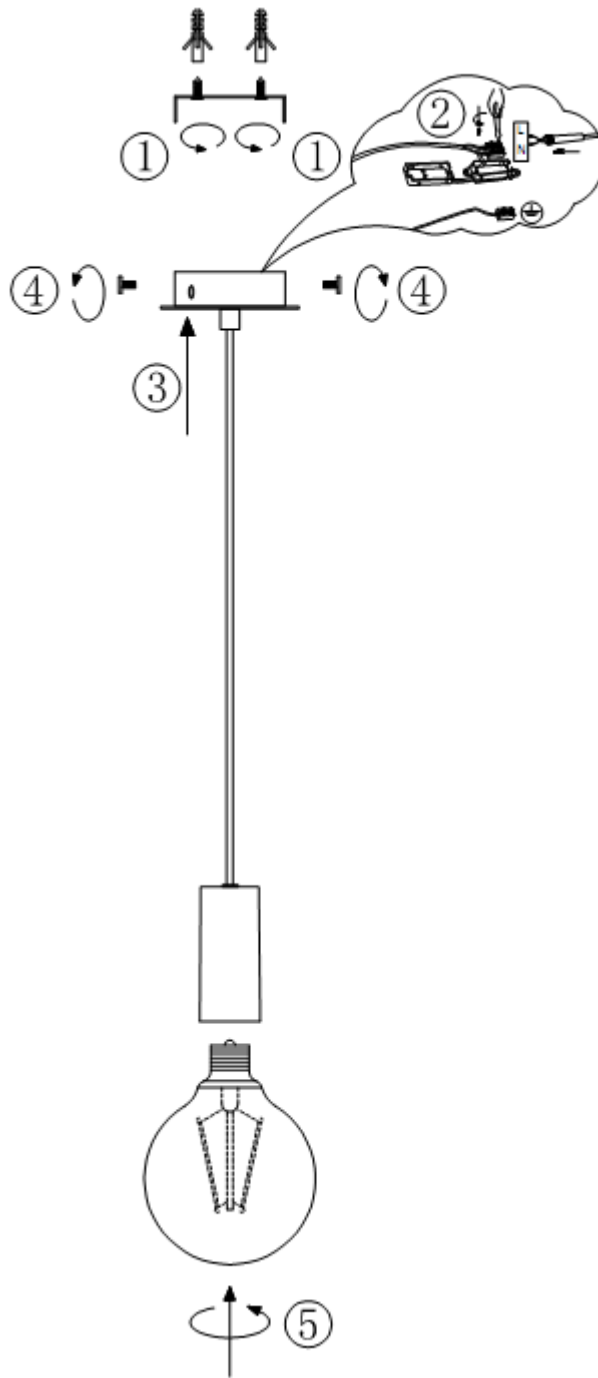

Item number: 30490/01/02,30490/01/17

Technical details

Materials used:	Steel
Color:	Satin gold / Red copper
Dimmable and how is fixture dimmable	YES
Size:	Height: 151cm
	Length:
	Width: D4.2cm
	Net weight: 0.24kgs
Power requirements:	220-240V~50Hz
Bulb type and maximum wattage:	E27 4W LED
Number of bulbs:	1
IP degree:	20