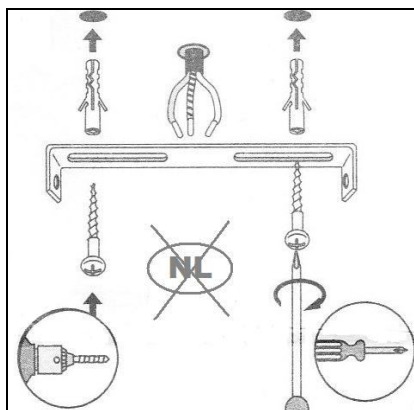

Item number: 30490/01/02,30490/01/17

Technical details

Materials used:	Steel
Color:	Satin gold / Red copper
Dimmable and how is fixture dimmable	YES
Size:	Height: 151cm
	Length:
	Width: D4.2cm
	Net weight: 0.24kgs
Power requirements:	220-240V~50Hz
Bulb type and maximum wattage:	E27 4W LED
Number of bulbs:	1
IP degree:	20