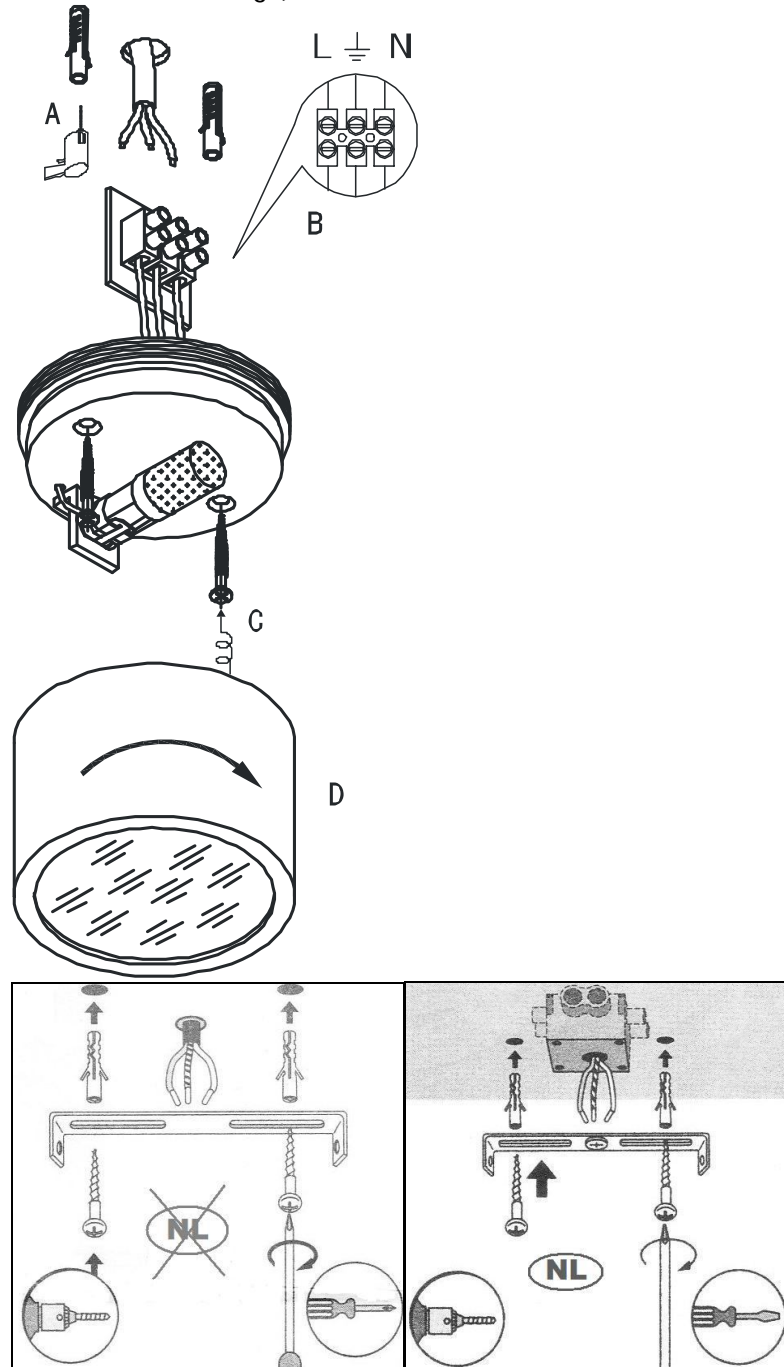

Line drawing of the item (with outline dimensions)

Item number:  
17995/01/31

Installation drawing (the same as it in its instruction manual)

Technical details

materials used:	aluminum
color:	Matt white
dimnable and how is the fixture dimmable:	No
size:	Height: 60 Length: 89 Width: Net Weight: 0.42
power requirements:	100-240V
bulb type and maximum Wattage:	G9 LED
number of bulbs:	1
IP degree:	IP20