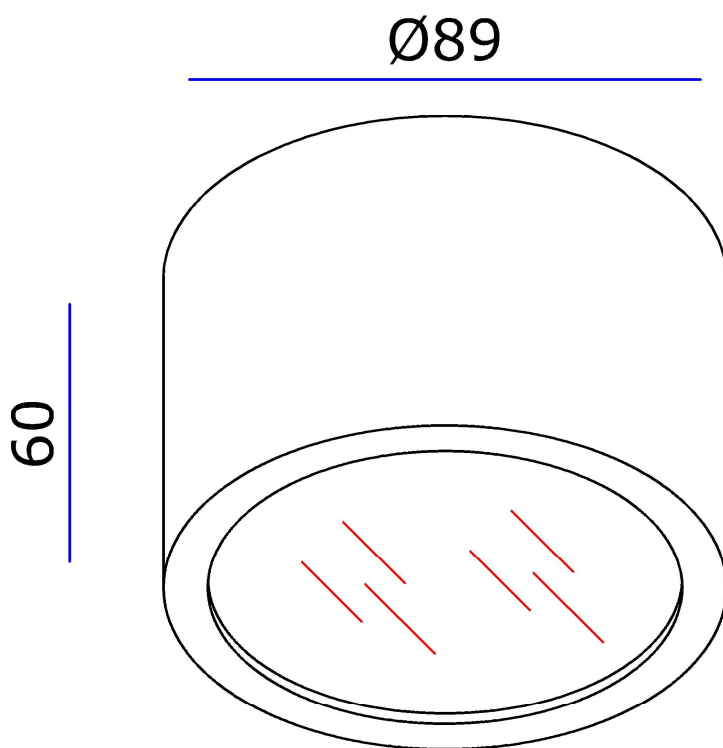

Line drawing of the item (with outline dimensions)

Item number:  
17995/01/31

Installation drawing (the same as it in its instruction manual)

Technical details

materials used:	aluminum
color:	Matt white
dimnable and how is the fixture dimmable:	No
size:	Height: 60 Length: 89 Width: Net Weight: 0.42
power requirements:	100-240V
bulb type and maximum Wattage:	G9 LED
number of bulbs:	1
IP degree:	IP20