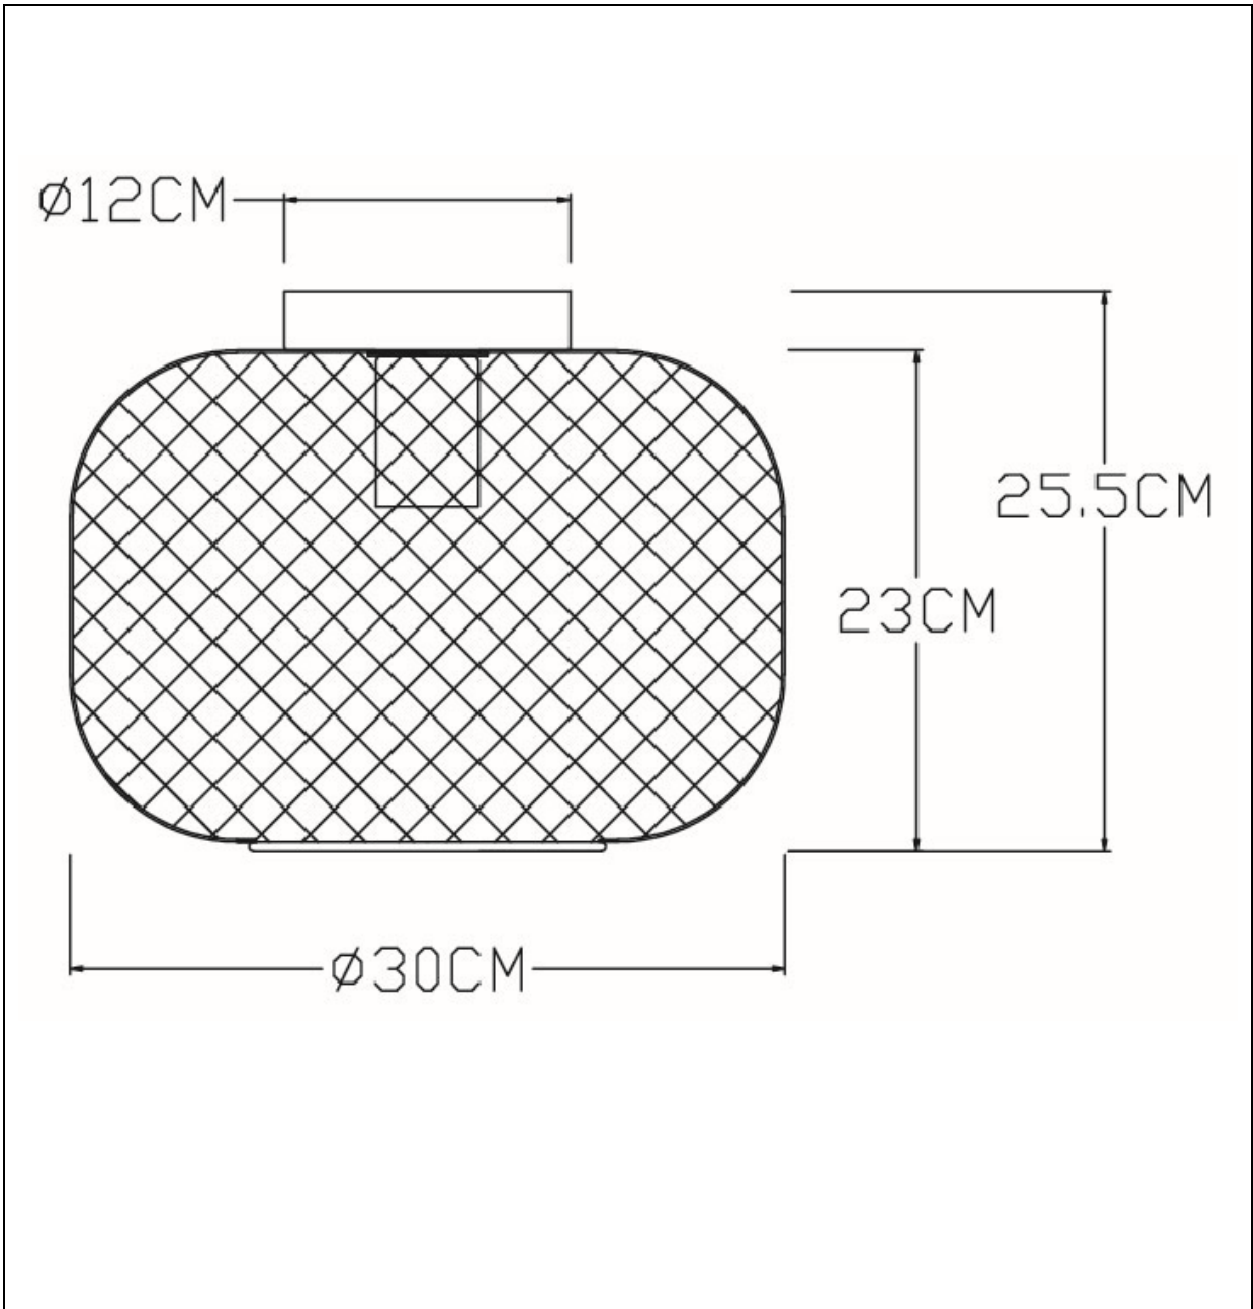

LUCIDE

Item number: 45185/30/30; 45185/30/02

Technical details

Materials used:	Metal
Color:	Matt black; black+satin brass
Dimmable and how is fixture dimmable	
Size:	Height: 25.5cm
	Length: 30.0cm
	Width: 30.0cm
	Net weight: 2.50kg
Power requirements:	220-240V~50Hz
Bulb type and maximum wattage:	E27 Max.40W
Number of bulbs:	1xE27
IP degree:	IP20