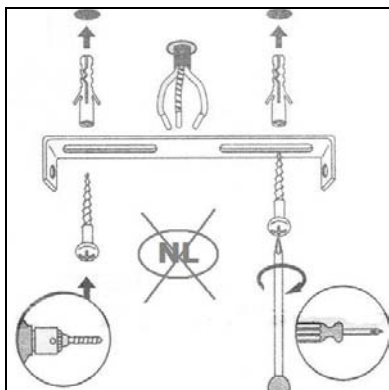

LUCIDE

Item number: 45185/30/30; 45185/30/02

Technical details

Materials used:	Metal
Color:	Matt black; black+satin brass
Dimmable and how is fixture dimmable	
Size:	Height: 25.5cm
	Length: 30.0cm
	Width: 30.0cm
	Net weight: 2.50kg
Power requirements:	220-240V~50Hz
Bulb type and maximum wattage:	E27 Max.40W
Number of bulbs:	1xE27
IP degree:	IP20