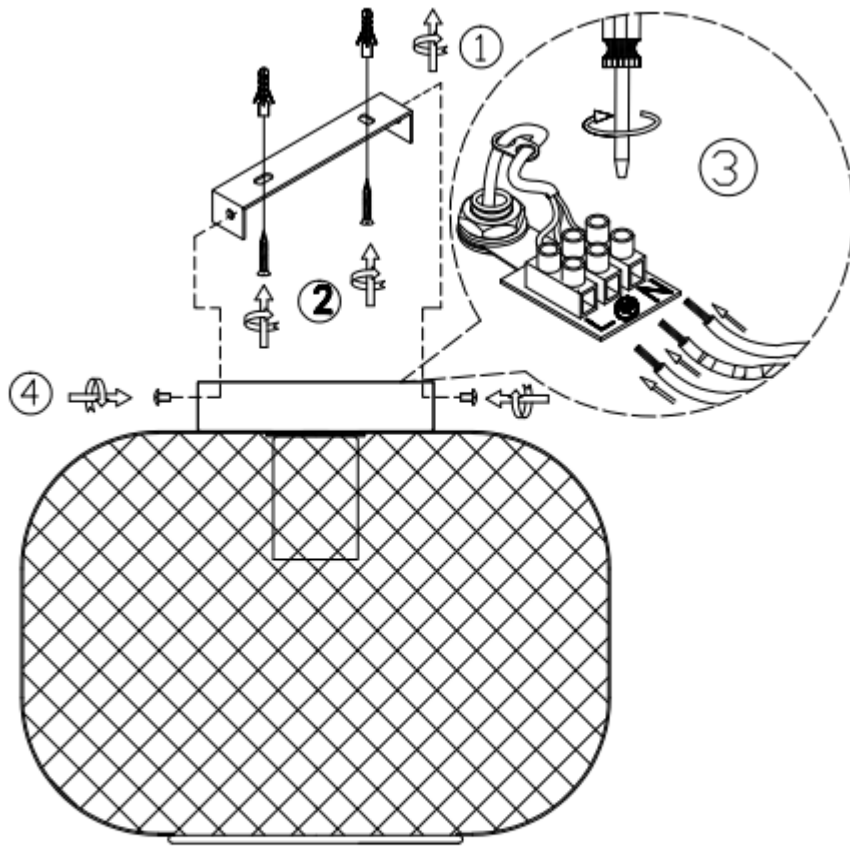

LUCIDE

Item number: 45185/30/30; 45185/30/02

Technical details

Materials used:	Metal
Color:	Matt black; black+satin brass
Dimmable and how is fixture dimmable	
Size:	Height: 25.5cm
	Length: 30.0cm
	Width: 30.0cm
	Net weight: 2.50kg
Power requirements:	220-240V~50Hz
Bulb type and maximum wattage:	E27 Max.40W
Number of bulbs:	1xE27
IP degree:	IP20