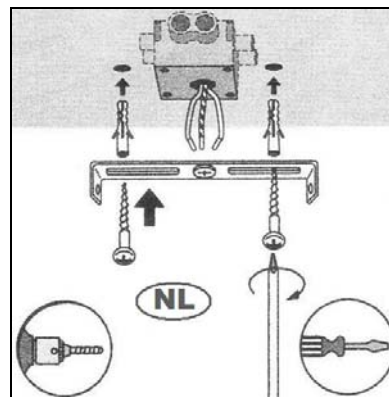

LUCIDE

Item number: 45185/30/30; 45185/30/02

Technical details

Materials used:	Metal
Color:	Matt black; black+satin brass
Dimmable and how is fixture dimmable	
Size:	Height: 25.5cm
	Length: 30.0cm
	Width: 30.0cm
	Net weight: 2.50kg
Power requirements:	220-240V~50Hz
Bulb type and maximum wattage:	E27 Max.40W
Number of bulbs:	1xE27
IP degree:	IP20