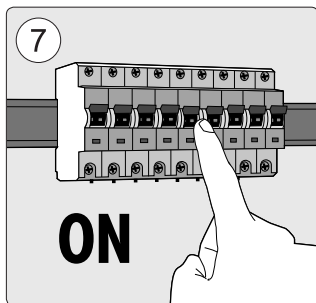

www.meethue.com/getstarted

Signify
I.B.R.S. / C.C.R.I. Numéro 10461
5600 VB Eindhoven,
the Netherlands
☎00800-74454775

© 2019 Signify Holding
All rights reserved.

www.meethue.com

4404 029 05253
Last update: 14/08/19