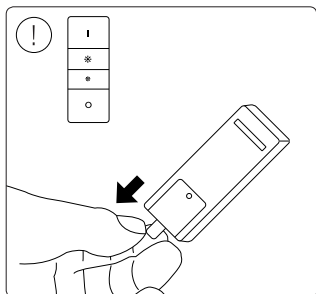

www.meethue.com/getstarted

Signify
I.B.R.S. / C.C.R.I. Numéro 10461
5600 VB Eindhoven,
the Netherlands
☎00800-74454775

© 2019 Signify Holding
All rights reserved.

www.meethue.com

4404 029 05253
Last update: 14/08/19