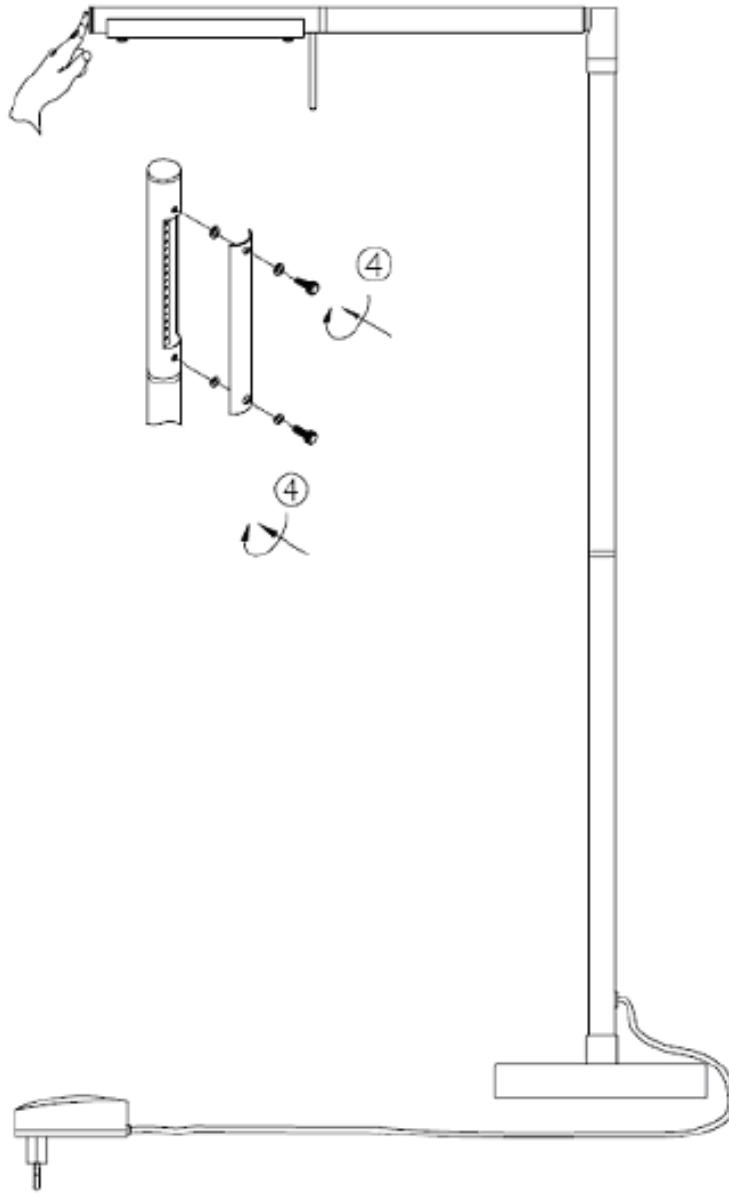

Line drawing of the item (with outline dimensions)

Item number: 12719/06/12

Installation drawing (the same as it in its instruction manual)

Touch time < 1 second, power on or off (with memory function)
Touch time > 1 second, continuously dimmable in cycles

Technical details

materials used:	Metal+glass
color:	White
dimmable and how is the fixture dimmable:	
size:	Height: 530mm Length: 1200mm Width: Net Weight:
power requirements:	220-240V/50Hz
bulb type and maximum Wattage:	LED/15X0.4W SMD
number of bulbs:	1
IP degree:	IP20