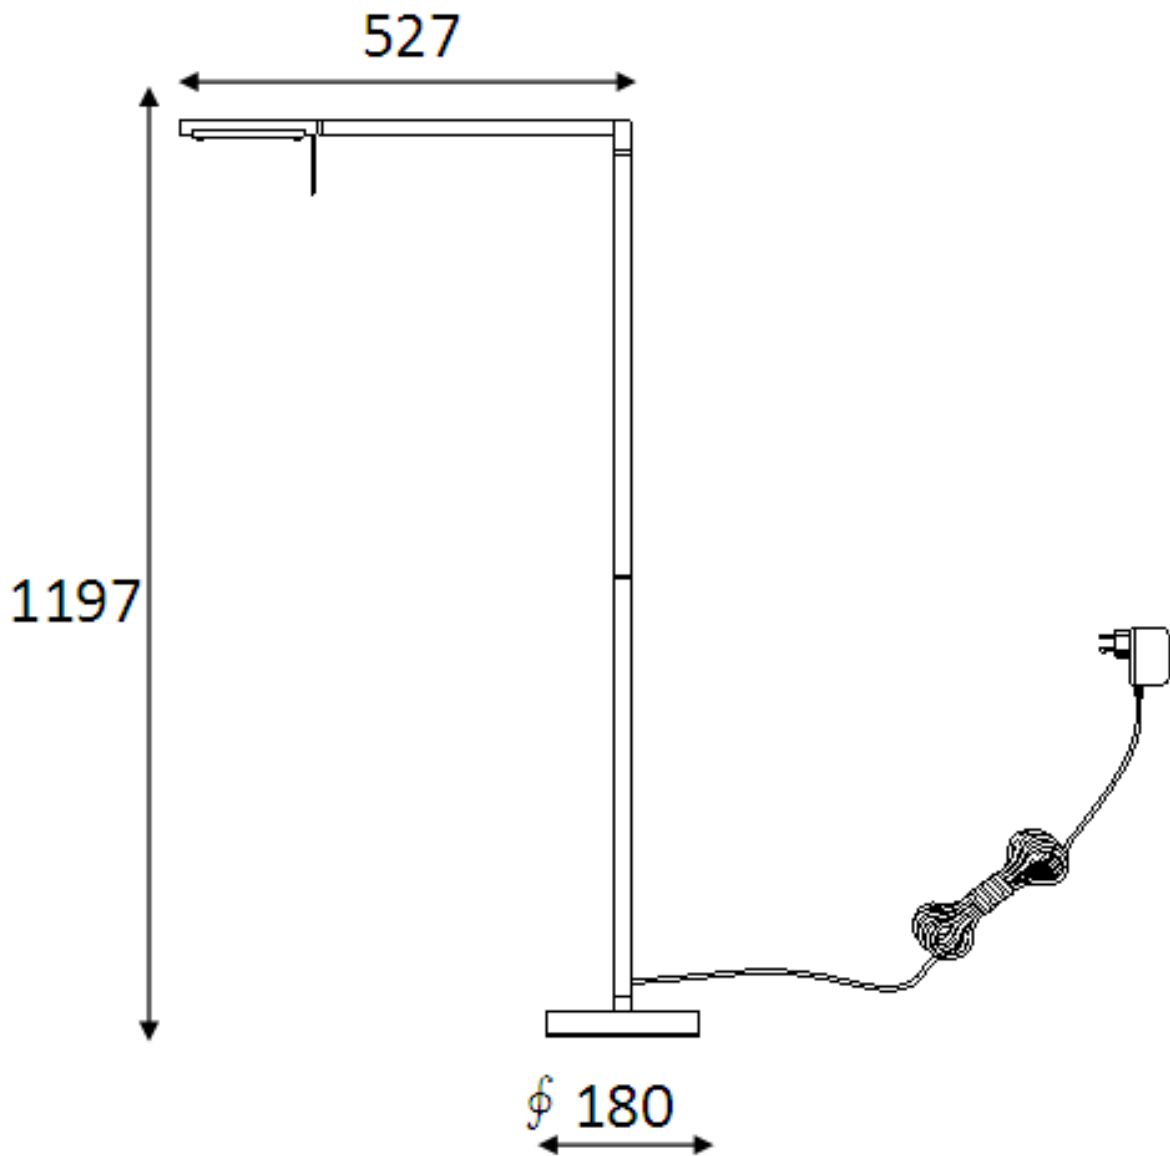

Line drawing of the item (with outline dimensions)

Item number: 12719/06/12

Installation drawing (the same as it in its instruction manual)

Touch time < 1 second, power on or off (with memory function)
Touch time > 1 second, continuously dimmable in cycles

Technical details

materials used:	Metal+glass
color:	White
dimmable and how is the fixture dimmable:	
size:	Height: 530mm Length: 1200mm Width: Net Weight:
power requirements:	220-240V/50Hz
bulb type and maximum Wattage:	LED/15X0.4W SMD
number of bulbs:	1
IP degree:	IP20