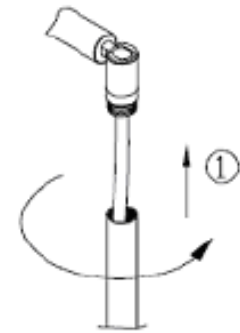

Line drawing of the item (with outline dimensions)

Item number: 12719/06/12

Installation drawing (the same as it in its instruction manual)

Touch time < 1 second, power on or off (with memory function)
Touch time > 1 second, continuously dimmable in cycles

Technical details

materials used:	Metal+glass
color:	White
dimmable and how is the fixture dimmable:	
size:	Height: 530mm Length: 1200mm Width: Net Weight:
power requirements:	220-240V/50Hz
bulb type and maximum Wattage:	LED/15X0.4W SMD
number of bulbs:	1
IP degree:	IP20