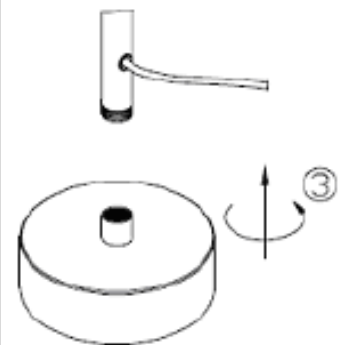

Line drawing of the item (with outline dimensions)

Item number: 12719/06/12

Installation drawing (the same as it in its instruction manual)

Touch time < 1 second, power on or off (with memory function)
Touch time > 1 second, continuously dimmable in cycles

Technical details

materials used:	Metal+glass
color:	White
dimmable and how is the fixture dimmable:	
size:	Height: 530mm Length: 1200mm Width: Net Weight:
power requirements:	220-240V/50Hz
bulb type and maximum Wattage:	LED/15X0.4W SMD
number of bulbs:	1
IP degree:	IP20