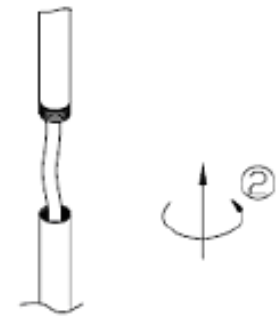

Line drawing of the item (with outline dimensions)

Item number: 12719/06/12

Installation drawing (the same as it in its instruction manual)

Touch time < 1 second, power on or off (with memory function)
Touch time > 1 second, continuously dimmable in cycles

Technical details

materials used:	Metal+glass
color:	White
dimmable and how is the fixture dimmable:	
size:	Height: 530mm Length: 1200mm Width: Net Weight:
power requirements:	220-240V/50Hz
bulb type and maximum Wattage:	LED/15X0.4W SMD
number of bulbs:	1
IP degree:	IP20