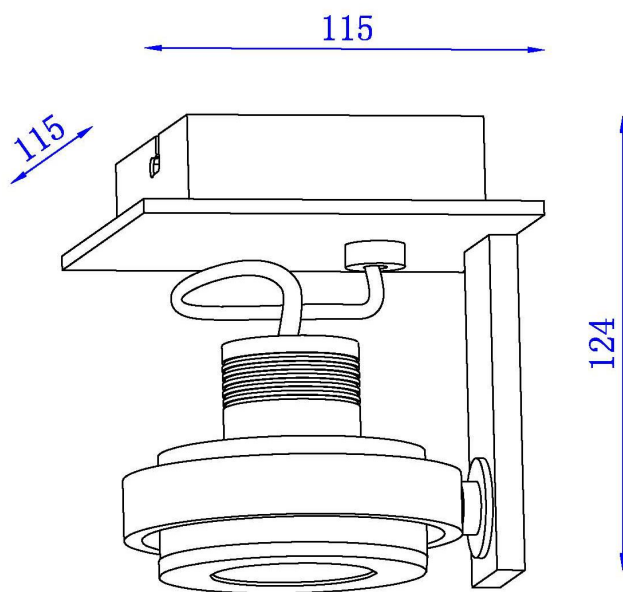

Line drawing of the item

Item number: 17906-05-31

Installation drawing

17906/05/12  
17906/05/30  
17906/05/31

17906/10/12  
17906/10/30  
17906/10/31

17906/15/12  
17906/15/30  
17906/15/31

17906/20/12  
17906/20/30  
17906/20/31

Technical details

materials used:	Aluminum	
color:	Matt White	
dimmmable and how is the fixture dimmmable:		
size:	Height:	124mm
	Length:	115mm
	Width:	115mm
	Net Weight:	0.89kg
power requirements:	220-240V/- 50Hz	
bulb type and maximum Wattage:	LED GU10 Bulb Max. 4.5W	
number of bulbs:	1 × LED GU10 Bulb	
IP degree:	IP20	