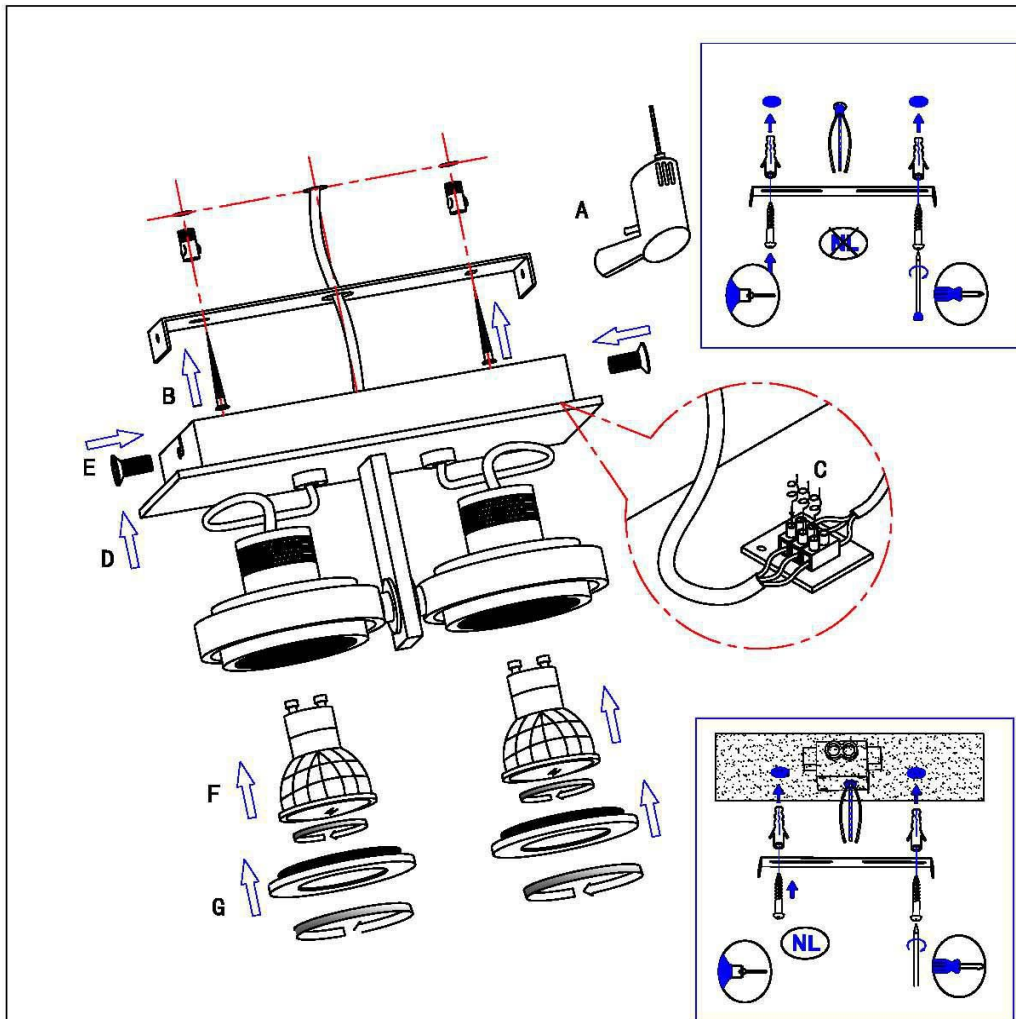

Line drawing of the item

Item number: 17906-05-31

Installation drawing

17906/05/12  
17906/05/30  
17906/05/31

17906/10/12  
17906/10/30  
17906/10/31

17906/15/12  
17906/15/30  
17906/15/31

17906/20/12  
17906/20/30  
17906/20/31

Technical details

materials used:	Aluminum	
color:	Matt White	
dimmmable and how is the fixture dimmmable:		
size:	Height:	124mm
	Length:	115mm
	Width:	115mm
	Net Weight:	0.89kg
power requirements:	220-240V/- 50Hz	
bulb type and maximum Wattage:	LED GU10 Bulb Max. 4.5W	
number of bulbs:	1 × LED GU10 Bulb	
IP degree:	IP20	