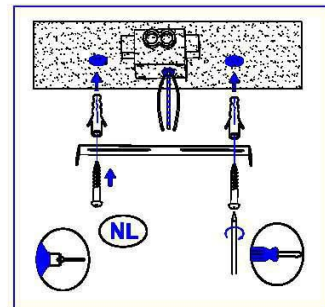

Line drawing of the item

Item number: 17906-10-31

Installation drawing

17906/05/12
17906/05/30
17906/05/31

17906/10/12
17906/10/30
17906/10/31

17906/15/12
17906/15/30
17906/15/31

17906/20/12
17906/20/30
17906/20/31

Technical details

materials used:	Aluminum
color:	Matt White
dimmmable and how is the fixture dimmmable:	
size:	Height: 124mm Length: 230mm Width: 115mm Net Weight: 1.6kg
power requirements:	220-240V/- 50Hz
bulb type and maximum Wattage:	LED GU10 Bulb Max. 4.5W
number of bulbs:	2 × LED GU10 Bulb
IP degree:	IP20