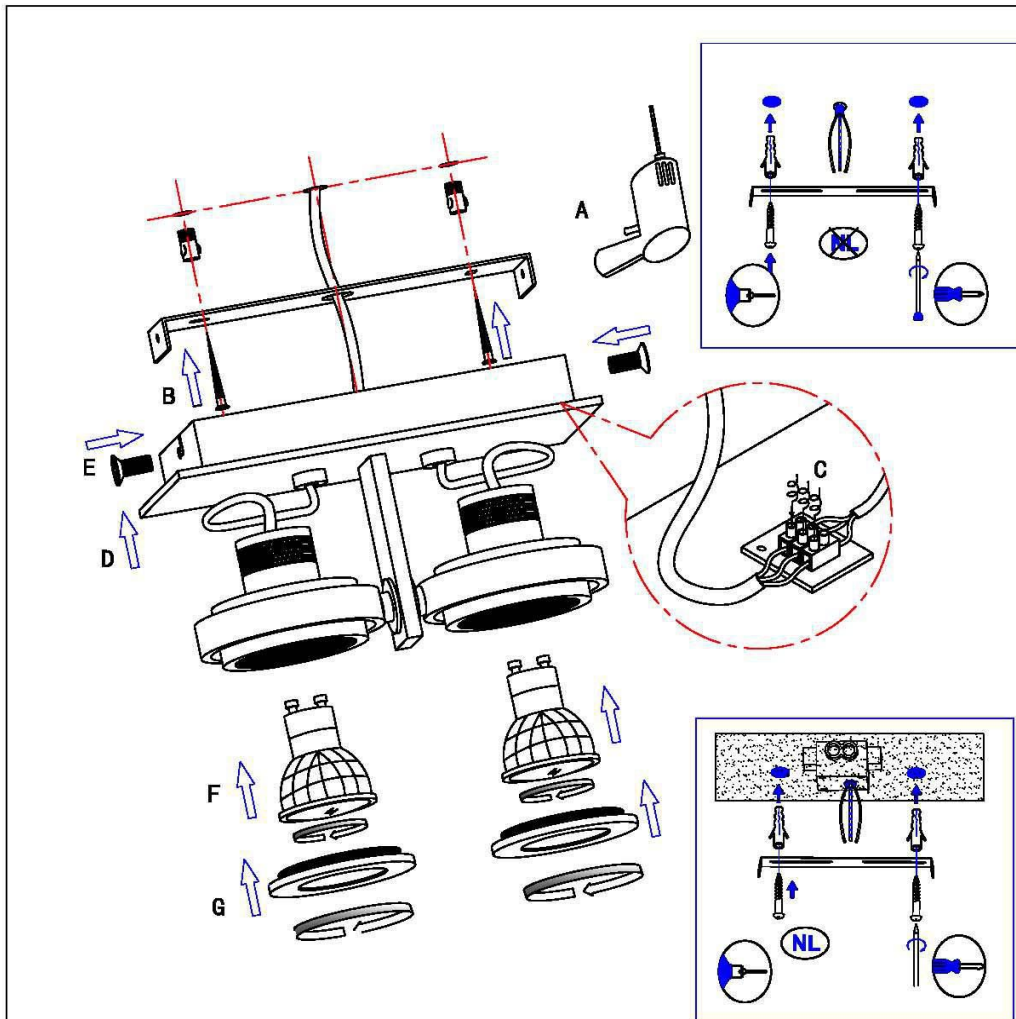

Line drawing of the item

Item number: 17906-10-31

Installation drawing

17906/05/12
17906/05/30
17906/05/31

17906/10/12
17906/10/30
17906/10/31

17906/15/12
17906/15/30
17906/15/31

17906/20/12
17906/20/30
17906/20/31

Technical details

materials used:	Aluminum
color:	Matt White
dimmmable and how is the fixture dimmmable:	
size:	Height: 124mm Length: 230mm Width: 115mm Net Weight: 1.6kg
power requirements:	220-240V/- 50Hz
bulb type and maximum Wattage:	LED GU10 Bulb Max. 4.5W
number of bulbs:	2 × LED GU10 Bulb
IP degree:	IP20