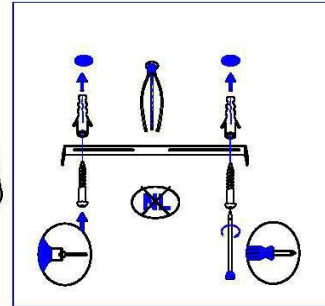

Line drawing of the item

Item number: 17906-10-31

Installation drawing

17906/05/12
17906/05/30
17906/05/31

17906/10/12
17906/10/30
17906/10/31

17906/15/12
17906/15/30
17906/15/31

17906/20/12
17906/20/30
17906/20/31

Technical details

materials used:	Aluminum
color:	Matt White
dimmmable and how is the fixture dimmmable:	
size:	Height: 124mm Length: 230mm Width: 115mm Net Weight: 1.6kg
power requirements:	220-240V/- 50Hz
bulb type and maximum Wattage:	LED GU10 Bulb Max. 4.5W
number of bulbs:	2 × LED GU10 Bulb
IP degree:	IP20