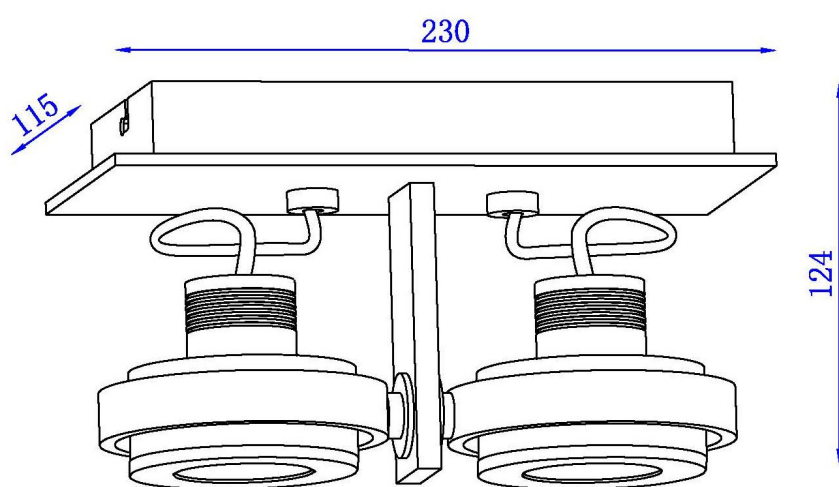

Line drawing of the item

Item number: 17906-10-31

Installation drawing

17906/05/12
17906/05/30
17906/05/31

17906/10/12
17906/10/30
17906/10/31

17906/15/12
17906/15/30
17906/15/31

17906/20/12
17906/20/30
17906/20/31

Technical details

materials used:	Aluminum
color:	Matt White
dimmmable and how is the fixture dimmmable:	
size:	Height: 124mm Length: 230mm Width: 115mm Net Weight: 1.6kg
power requirements:	220-240V/- 50Hz
bulb type and maximum Wattage:	LED GU10 Bulb Max. 4.5W
number of bulbs:	2 × LED GU10 Bulb
IP degree:	IP20