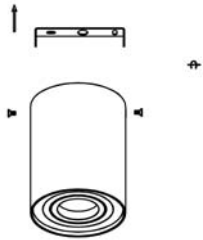

Line drawing of the item

Item number: 22953/01/XX

Installation drawing

①

②

③

④

22952/01/12
22952/01/31

22953/01/12
22953/01/31

Technical details

materials used:	aluminium	
color:	Aluminium,White	
dimmable and how is the fixture dimmable:		
size:	Height:	125mm
	Length:	96mm
	Width:	96mm
	Net Weight:	550g
power requirements:	220-240V~50Hz	
bulb type and maximum Wattage:	GU10 W/O BULB	
number of bulbs:		
IP degree:	IP20	