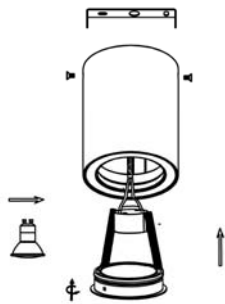

Line drawing of the item

Item number: 22953/01/XX

Installation drawing

①

②

③

④

22952/01/12
22952/01/31

22953/01/12
22953/01/31

Technical details

materials used:	aluminium	
color:	Aluminium,White	
dimmable and how is the fixture dimmable:		
size:	Height:	125mm
	Length:	96mm
	Width:	96mm
	Net Weight:	550g
power requirements:	220-240V~50Hz	
bulb type and maximum Wattage:	GU10 W/O BULB	
number of bulbs:		
IP degree:	IP20	