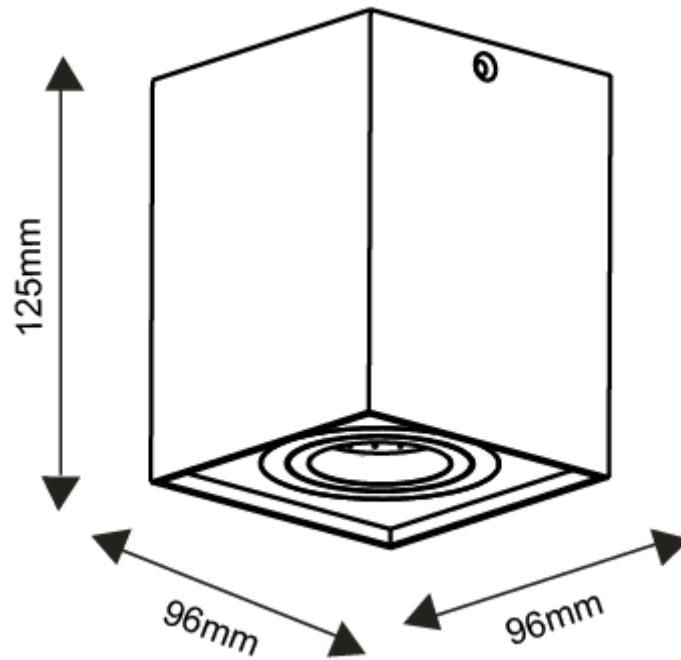

Line drawing of the item

Item number: 22953/01/XX

Installation drawing

①

②

③

④

22952/01/12
22952/01/31

22953/01/12
22953/01/31

Technical details

materials used:	aluminium	
color:	Aluminium,White	
dimmable and how is the fixture dimmable:		
size:	Height:	125mm
	Length:	96mm
	Width:	96mm
	Net Weight:	550g
power requirements:	220-240V~50Hz	
bulb type and maximum Wattage:	GU10 W/O BULB	
number of bulbs:		
IP degree:	IP20	