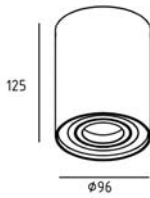

Line drawing of the item

Item number: 22953/01/XX

Installation drawing

①

②

③

④

22952/01/12
22952/01/31

22953/01/12
22953/01/31

Technical details

materials used:	aluminium	
color:	Aluminium,White	
dimmable and how is the fixture dimmable:		
size:	Height:	125mm
	Length:	96mm
	Width:	96mm
	Net Weight:	550g
power requirements:	220-240V~50Hz	
bulb type and maximum Wattage:	GU10 W/O BULB	
number of bulbs:		
IP degree:	IP20	