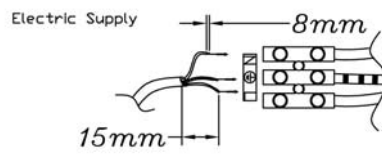

Line drawing of the item

Item number: 22953/01/XX

Installation drawing

①

②

③

④

22952/01/12
22952/01/31

22953/01/12
22953/01/31

Technical details

materials used:	aluminium	
color:	Aluminium,White	
dimmable and how is the fixture dimmable:		
size:	Height:	125mm
	Length:	96mm
	Width:	96mm
	Net Weight:	550g
power requirements:	220-240V~50Hz	
bulb type and maximum Wattage:	GU10 W/O BULB	
number of bulbs:		
IP degree:	IP20	