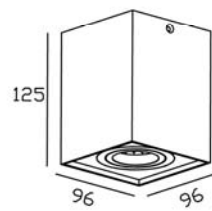

Line drawing of the item

Item number: 22953/01/XX

Installation drawing

①

②

③

④

22952/01/12
22952/01/31

22953/01/12
22953/01/31

Technical details

materials used:	aluminium	
color:	Aluminium,White	
dimmable and how is the fixture dimmable:		
size:	Height:	125mm
	Length:	96mm
	Width:	96mm
	Net Weight:	550g
power requirements:	220-240V~50Hz	
bulb type and maximum Wattage:	GU10 W/O BULB	
number of bulbs:		
IP degree:	IP20	