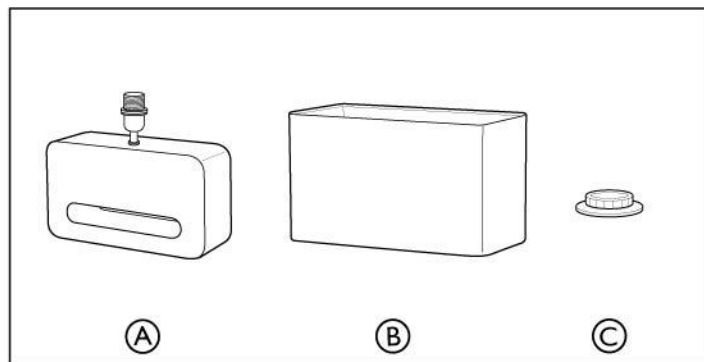

# ASSEMBLY INSTRUCTIONS

5000803, 5000804 TABLE LAMP WOOD

**Caution :** If the external flexible cable or cord of this luminaire is damaged, it shall be exclusively replaced by the manufacturer or its service agent or a similar qualified person in order to avoid a hazard.