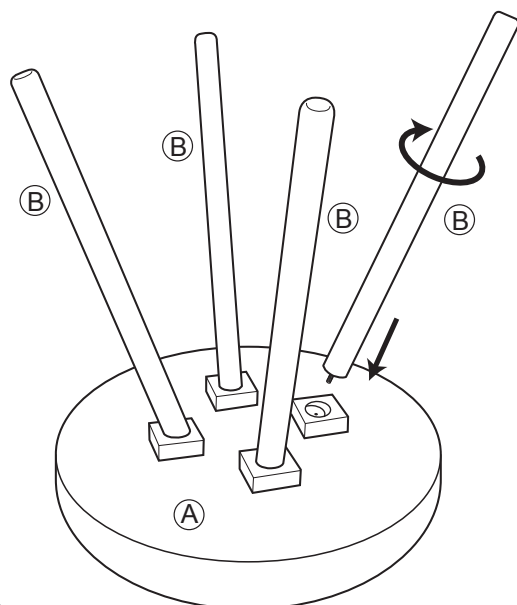

Assembly instructions

zuiver^o

2300021 SIDE TABLE HIDE AND SEEK WHITE

2300022 SIDE TABLE HIDE AND SEEK PETROL

2300023 SIDE TABLE HIDE AND SEEK OCHRE

2300078 SIDE TABLE HIDE AND SEEK GREY

CAUTION : DO NOT TIGHTEN SCREWS COMPLETELY UNTIL ALL THE SCREWS ARE FIXED IN THE CORRECT POSITION. TO MAINTAIN YOUR PRODUCT, WE RECOMMEND THAT YOU TAKE EXTRA CARE BY USING COASTERS FOR PROTECTION AND IN CASE OF SPILLING, CLEAN DIRECTLY.

1

2