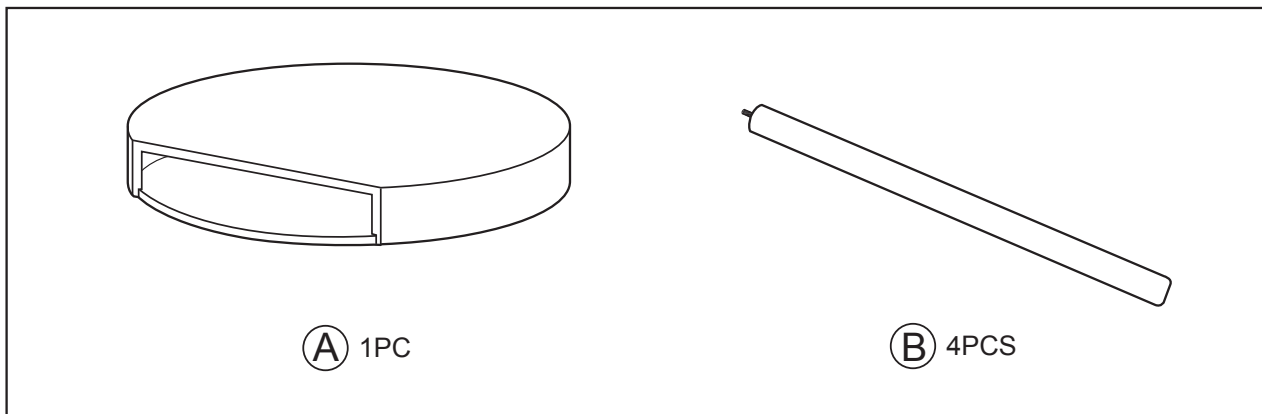

Assembly instructions

zuiver^o

2300021 SIDE TABLE HIDE AND SEEK WHITE

2300022 SIDE TABLE HIDE AND SEEK PETROL

2300023 SIDE TABLE HIDE AND SEEK OCHRE

2300078 SIDE TABLE HIDE AND SEEK GREY

CAUTION : DO NOT TIGHTEN SCREWS COMPLETELY UNTIL ALL THE SCREWS ARE FIXED IN THE CORRECT POSITION. TO MAINTAIN YOUR PRODUCT, WE RECOMMEND THAT YOU TAKE EXTRA CARE BY USING COASTERS FOR PROTECTION AND IN CASE OF SPILLING, CLEAN DIRECTLY.