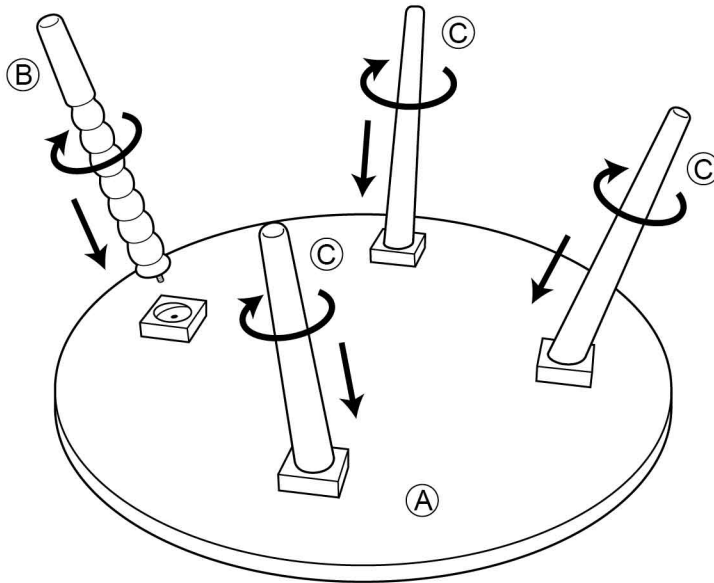

ASSEMBLY INSTRUCTIONS

2200005 COFFEE TABLE ARABICA XL WALNUT

CAUTION : DO NOT TIGHTEN SCREWS COMPLETELY UNTIL ALL THE SCREWS ARE FIXED IN THE CORRECT POSITION. TO MAINTAIN YOUR PRODUCT, WE RECOMMEND THAT YOU TAKE EXTRA CARE BY USING COASTERS FOR PROTECTION AND IN CASE OF SPILLING, CLEAN DIRECTLY.

1

2