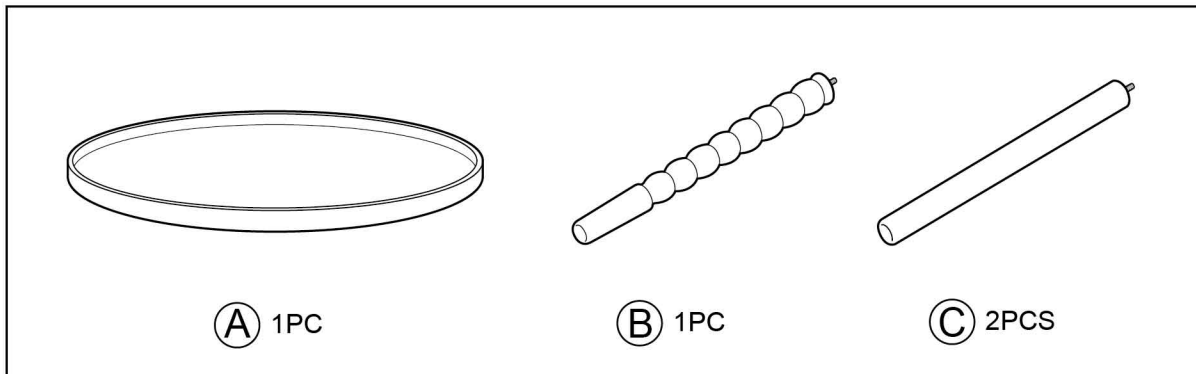

ASSEMBLY INSTRUCTIONS

2200004 COFFEE TABLE ARABICA L WALNUT

CAUTION : DO NOT TIGHTEN SCREWS COMPLETELY UNTIL ALL THE SCREWS ARE FIXED IN THE CORRECT POSITION. TO MAINTAIN YOUR PRODUCT, WE RECOMMEND THAT YOU TAKE EXTRA CARE BY USING COASTERS FOR PROTECTION AND IN CASE OF SPILLING, CLEAN DIRECTLY.