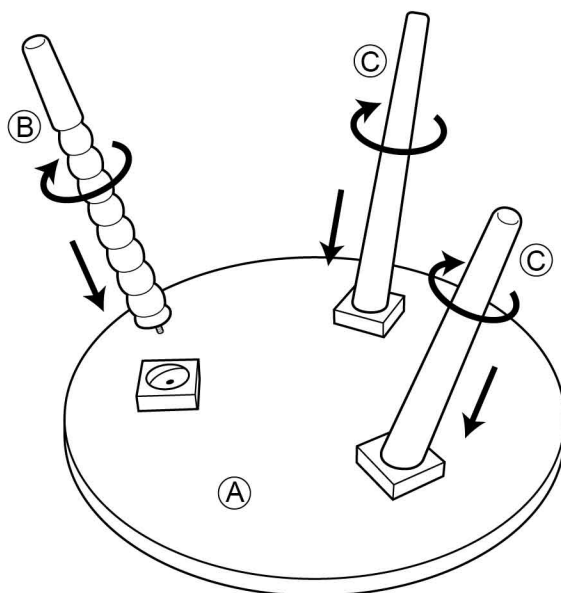

ASSEMBLY INSTRUCTIONS

2200004 COFFEE TABLE ARABICA L WALNUT

CAUTION : DO NOT TIGHTEN SCREWS COMPLETELY UNTIL ALL THE SCREWS ARE FIXED IN THE CORRECT POSITION. TO MAINTAIN YOUR PRODUCT, WE RECOMMEND THAT YOU TAKE EXTRA CARE BY USING COASTERS FOR PROTECTION AND IN CASE OF SPILLING, CLEAN DIRECTLY.

1

2