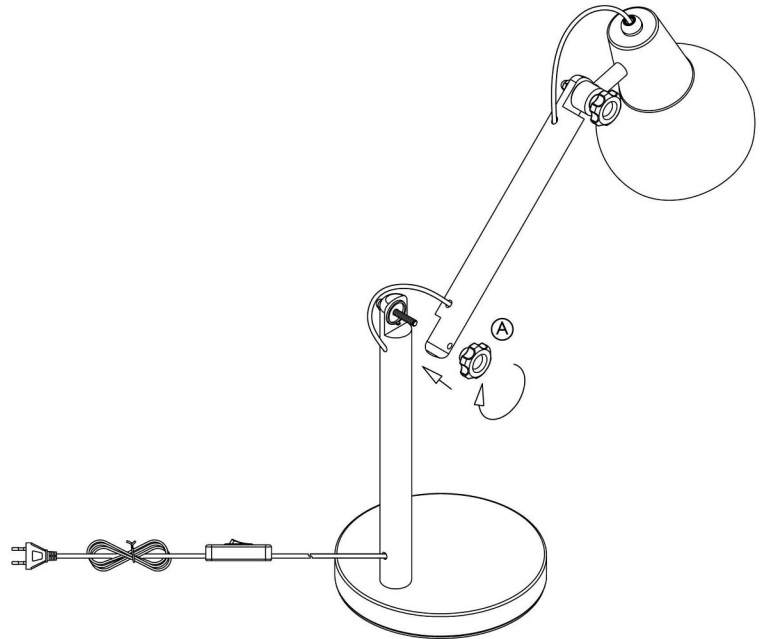

ASSEMBLY INSTRUCTIONS

5200012, 5200013, 5200014 DESK LAMPSTUDY

ZUIVER^o

Caution : If the external flexible cable or cord of this luminaire is damaged, it should be replaced by a qualified person in order to avoid a hazard.