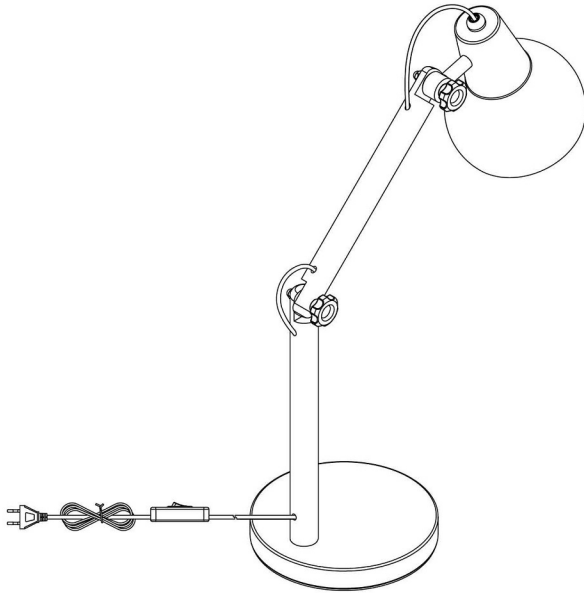

ASSEMBLY INSTRUCTIONS

5200012, 5200013, 5200014 DESK LAMPSTUDY

ZUIVER^o

Caution : If the external flexible cable or cord of this luminaire is damaged, it should be replaced by a qualified person in order to avoid a hazard.